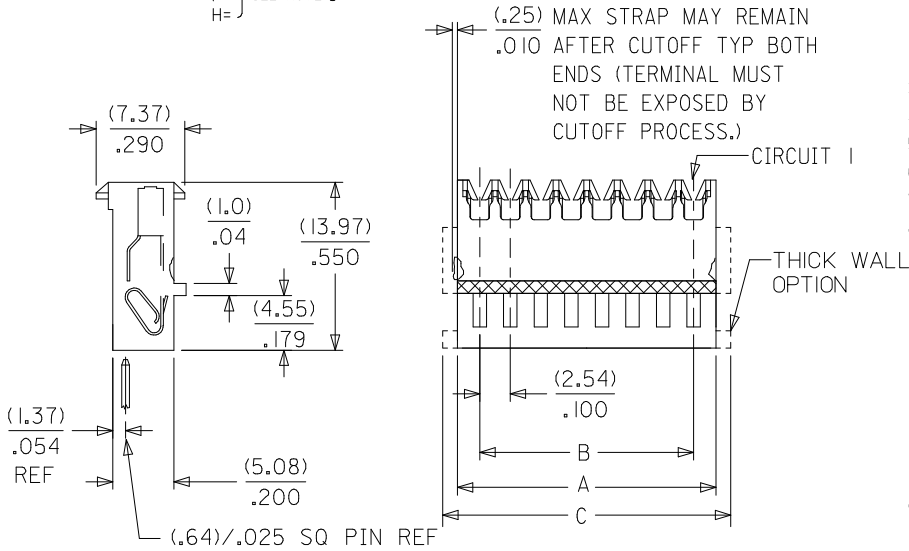

1. MATERIAL: UNFILLED NYLON, UL94V-2, MOLDED MATERIAL (CLEAR)
2. FINISH:
   - (102) OVERALL TIN: (0.00508)/(0.00200 MIN OVER (0.00254)/(0.00100 MIN COPPER.
   - (208) SELECT GOLD: (0.00038)/(0.00015 MIN, * SELECT TIN: (0.00254)/(0.00100 MIN, OVERALL NICKEL UNDERPLATE: (0.00127)/(0.00050 MIN.
   - (228) SELECT GOLD: (0.00076)/(0.00030 MIN, * SELECT TIN: (0.00254)/(0.00100 MIN, OVERALL NICKEL UNDERPLATE: (0.00127)/(0.00050 MIN.
   - (501) OVERALL GOLD: (0.00051)/(0.00020 MIN OVER (0.00076)/(0.00030 MIN NICKEL
   - (502) OVERALL GOLD: (0.00051)/(0.00020 MIN OVER (0.00127)/(0.00050 MIN NICKEL.
   - (503) OVERALL GOLD: (0.00076)/(0.00030 MIN OVER (0.00127)/(0.00050 MIN NICKEL.
   - (P909) OVERALL TIN: (0.00254)/(0.00100 MIN. *THE PRIMARY SHIPPING CARTON WILL BE LABELED COMPLIANT TO RoHS DIRECTIVE 2002/95/EC AND ELV ANNEX II OF DIRECTIVE 2000/53/EC*. CARTONS WITHOUT THIS LABEL MAY CONTAIN PRODUCT WITH TIN/LEAD PLATINGS.
3. PRODUCT SPECIFICATION: PS-7720-001
4. PACKAGING: BULK PK-7720-001 SEE CHART
5. THESE HOUSINGS ARE FOR USE WITH SINGLE 22 AWG WIRE TERMINATION ONLY
6. COLOR STRIPE TO RUN LENGTH OF RIB AS SHOWN (SEE CHART FOR COLOR)
7. SEE APPLICATION SPEC SMES-7720-0002 FOR ADDITIONAL INFORMATION.
8. WIRE SPECIFICATIONS: SEE SMES-7720-0002 (INSUL. DIA (1.52)/(0.060 MAX)
   - SLOT SIZE A FOR USE WITH: 26 AWG SOLID, STRANDED TINNED
   - SLOT SIZE H FOR USE WITH: 28 AWG SOLID, STRANDED TINNED, AND STRANDED TOPCOAT
   - SLOT SIZE F FOR USE WITH: 24 AWG SOLID, STRANDED TINNED, AND STRANDED TOPCOAT
   - SLOT SIZE E FOR USE WITH: 26 AWG STRANDED TOPCOAT
   - SLOT SIZE G FOR USE WITH: 22 AWG STRANDED TINNED
9. THIS PART CONFORMS TO CLASS B REQUIREMENTS OF COSMETIC SPECIFICATION PS-45499-002.

NO OF CKTS	DIM A	DIM B	DIM C
2	(5.44) .214	(2.54) .100	(7.59) .299
3	(7.98) .314	(5.08) .200	(10.13) .399
4	(10.52) .414	(7.62) .300	(12.67) .499
5	(13.06) .514	(10.16) .400	(15.21) .599
6	(15.60) .614	(12.70) .500	(17.75) .699
7	(18.14) .714	(15.24) .600	(20.29) .799
8	(20.68) .814	(17.78) .700	(22.83) .899
9	(23.22) .914	(20.30) .800	(25.37) .999
10	(25.76) 1.014	(22.86) .900	(27.91) 1.099
11	(28.30) 1.114	(25.40) 1.000	(30.45) 1.199
12	(30.84) 1.214	(27.94) 1.100	(32.99) 1.299
13	(33.38) 1.314	(30.48) 1.200	(35.53) 1.399
14	(35.92) 1.414	(33.02) 1.300	(38.07) 1.499
15	(38.46) 1.514	(35.56) 1.400	(40.61) 1.599
16	(41.00) 1.614	(38.10) 1.500	(43.15) 1.699
17	(43.54) 1.714	(40.64) 1.600	(45.69) 1.799
18	(46.08) 1.814	(43.18) 1.700	(48.23) 1.899
19	(48.62) 1.914	(45.72) 1.800	(50.77) 1.999
20	(51.16) 2.014	(48.26) 1.900	(53.31) 2.099
21	(53.70) 2.114	(50.80) 2.000	(55.85) 2.199
22	(56.24) 2.214	(53.34) 2.100	(58.39) 2.299
23	(58.78) 2.314	(55.88) 2.200	(60.93) 2.399
24	(61.32) 2.414	(58.42) 2.300	(63.47) 2.499
25	(63.86) 2.514	(60.96) 2.400	(66.01) 2.599
26	(66.40) 2.614	(63.50) 2.500	(68.55) 2.699
27	(68.94) 2.714	(66.04) 2.600	(71.09) 2.799
28	(71.48) 2.814	(68.58) 2.700	(73.63) 2.899

CORRECT HSG. NO.'S EC NO: UCP2009-2291 DRWN:MKIPPER 2009/04/16 CHKD:SSOUSEK 2009/04/17 APPR:FSM:TH 2009/04/17	QUALITY SYMBOLS ▽=0 ◁=0	DESCRIPTION	REV	BA

GENERAL TOLERANCES (UNLESS SPECIFIED)	
	ANGULAR ±1/2°
DRAFT WHERE APPLICABLE MUST REMAIN WITHIN DIMENSIONS	

DIMENSION STYLE MM/IN	
DRAWN BY SAMIEC	DATE 2004/04/13
CHECKED BY SAMIEC	DATE 2004/04/13
APPROVED BY MARGULIS	DATE 2004/04/13
MATERIAL NO.	SEE CHART

SCALE ---	DESIGN UNITS INCH	THIRD ANGLE PROJECTION
TITLE KK 100 IDT CONNECTOR ASSEMBLY		
MOLEX INCORPORATED		
DOCUMENT NO. SD-7720-001	SHEET NO. 1 OF *