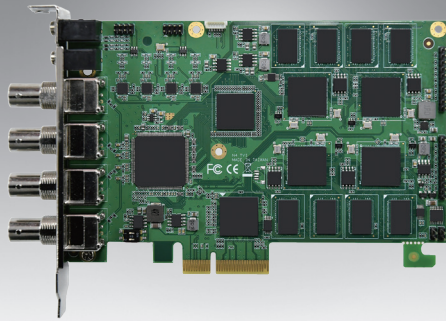

DVP-7635HE

4-ch Full HD H.264/MPEG4 AHD/CVI/TVI PCIe Video Capture Card with SDK

NEW

Features

- 4-channel AHD/CVI/TVI/Composite (CVBS) hardware compression
- 30/25 fps (NTSC/PAL) at up to 1920 x 1080p resolution for recording and display for each channel
- PCIe x4 host interface
- Supports Watchdog function
- Windows/Linux OS supported

Introduction

DVP-7635HE is a PCIe-bus, hardware compression video capture card with 4ch AHD/CVI/TVI/Composite (CVBS) video and 4 audio inputs. DVP-7635HE supports H.264/MPEG4 compression format at up to Full HD 1080p for each channel. With an easy-to-use software development kit (SDK) and the flexibility to stack multiple cards, DVP-7635HE is an ideal solution for various video capture applications.

Specifications

Video	Video Standard	AHD/CVI/TVI
	Video Input	4 x AHD/CVI/TVI/Composite (CVBS)
	Compression	H/W H.264
	Max. Resolution / FPS	1920 x 1080 @ 30/25 FPS (Input) 1920 x 1080 @ 30/25 FPS (Output)
	Raw Data Format	YV12/NV12/YUY2/RGB24/RGB32
Audio	Audio Input	2 x 3.5mm Audio
	Format	Stereo/16 bits/32000-48000 Hz
System Requirements	CPU (Display)	Intel® Core™ i3-4330
	CPU (Recording)*	Intel® Core™ i3-4330
	Memory	4GB
	VGA	1024 x 768, DirectX 9.0c
	Operating System	Windows XP/XPe/Vista/7/8/8.1/10; Linux 2.6.14 or higher; 32/64 bits
Physical Characteristics	Host Interface	PCIe x4
	Operating Temperature	-20 ~ 70 °C (-4 ~ 158 °F)
	Storage Temperature	-40 ~ 85 °C (-40 ~ 185 °F)
	Dimension (L x H)	150 x 101 mm (5.9" x 3.9")
Safety	CE/FCC	

- Software Library
- SDK Manual
- Sample Program

Connection Diagram

Ordering Information

Part Number	Description
DVP-7635HE	4-ch Full HD H.264/MPEG4 AHD/CVI/TVI/Composite (CVBS) PCIe Video Capture Card with SDK