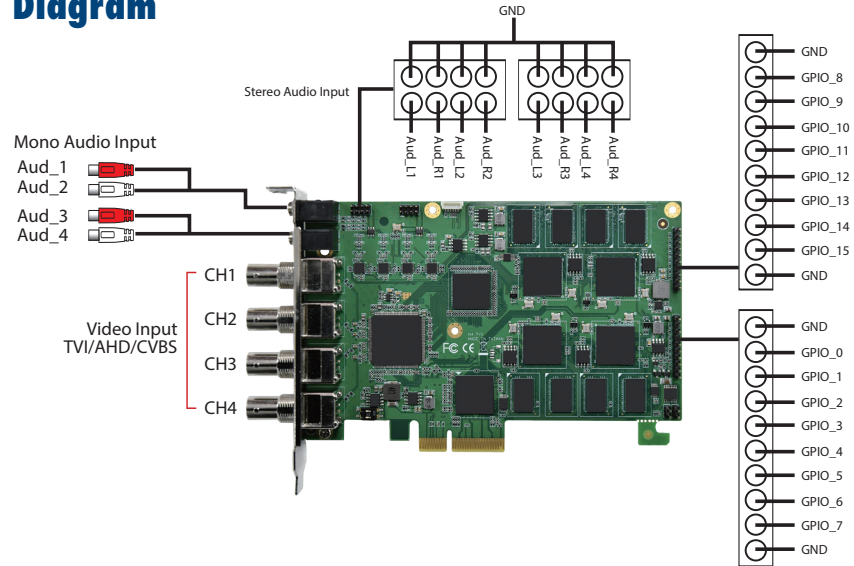

DVP-7635HE

4-ch Full HD H.264/MPEG4 AHD/CVI/TVI PCIe Video Capture Card with SDK

NEW

Features

- 4-channel AHD/CVI/TVI/Composite (CVBS) hardware compression
- 30/25 fps (NTSC/PAL) at up to 1920 x 1080p resolution for recording and display for each channel
- PCIe x4 host interface
- Supports Watchdog function
- Windows/Linux OS supported

Introduction

DVP-7635HE is a PCIe-bus, hardware compression video capture card with 4ch AHD/CVI/TVI/Composite (CVBS) video and 4 audio inputs. DVP-7635HE supports H.264/MPEG4 compression format at up to Full HD 1080p for each channel. With an easy-to-use software development kit (SDK) and the flexibility to stack multiple cards, DVP-7635HE is an ideal solution for various video capture applications.

Specifications

Video	Video Standard	AHD/CVI/TVI
	Video Input	4 x AHD/CVI/TVI/Composite (CVBS)
	Compression	H/W H.264
	Max. Resolution / FPS	1920 x 1080 @ 30/25 FPS (Input) 1920 x 1080 @ 30/25 FPS (Output)
	Raw Data Format	YV12/NV12/YUY2/RGB24/RGB32
Audio	Audio Input	2 x 3.5mm Audio
	Format	Stereo/16 bits/32000-48000 Hz
System Requirements	CPU (Display)	Intel® Core™ i3-4330
	CPU (Recording)*	Intel® Core™ i3-4330
	Memory	4GB
	VGA	1024 x 768, DirectX 9.0c
	Operating System	Windows XP/XPe/Vista/7/8/8.1/10; Linux 2.6.14 or higher; 32/64 bits
Physical Characteristics	Host Interface	PCIe x4
	Operating Temperature	-20 ~ 70 °C (-4 ~ 158 °F)
	Storage Temperature	-40 ~ 85 °C (-40 ~ 185 °F)
	Dimension (L x H)	150 x 101 mm (5.9" x 3.9")
Safety	CE/FCC	

- Software Library
- SDK Manual
- Sample Program

Connection Diagram

Ordering Information

Part Number	Description
DVP-7635HE	4-ch Full HD H.264/MPEG4 AHD/CVI/TVI/Composite (CVBS) PCIe Video Capture Card with SDK