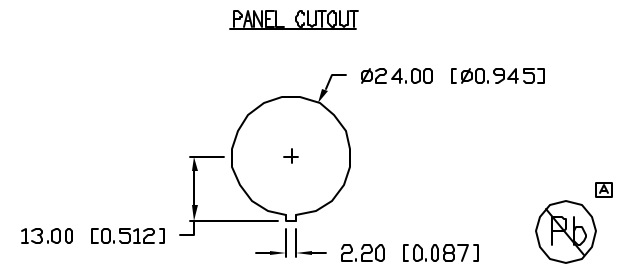

UNCONTROLLED DOCUMENT

PART NUMBER		REV.
CLS-RC11A12250G		A
REV.	E.C.N. NUMBER AND REVISION COMMENTS	DATE
A	E.C.N. #11148.	12.08.06

CHARACTERISTICS	
RATING	25A AT 12VDC
LED COLOR	GREEN
CIRCUIT OPERATION	SPST
NO. OF PINS	3
SWITCH OPERATION	ON-OFF

*UNLESS OTHERWISE SPECIFIED TOLERANCES PER DECIMAL PRECISION ARE: X=±1 (±0.039), X.X=±0.5 (±0.020), X.XX=±0.25 (±0.010), X.XXX=±0.127 (±0.005). LEAD SIZE=±0.05 (±0.002), LEAD LENGTH=±0.75 (±0.030). MIN=+0.00 DECIMAL PRECISION MAX.=+0.00 DECIMAL PRECISION -0.00

UNCONTROLLED DOCUMENT

REV. A	PART NUMBER CLS-RC11A12250G	<p>CONFIDENTIAL INFORMATION</p> <p>THE INFORMATION CONTAINED IN THIS DOCUMENT IS THE PROPERTY OF LUMEX INC. EXCEPT AS SPECIFICALLY AUTHORIZED IN WRITING BY LUMEX INC, THE HOLDER OF THIS DOCUMENT SHALL KEEP ALL INFORMATION CONTAINED HEREIN CONFIDENTIAL AND SHALL PROTECT SAME IN WHOLE OR IN PART FROM DISCLOSURE AND DISSEMINATION TO ALL THIRD PARTIES.</p> <p>RELIABILITY NOTE</p> <p>OUR MANY YEARS OF EXPERIENCE DATA ACCUMULATION INDICATE THAT SOLDER HEAT IS A MAJOR CAUSE OF EARLY AND FUTURE FAILURE. PLEASE PAY ATTENTION TO YOUR SOLDERING PROCESS.</p>	<p>290 E. HELEN ROAD PALATINE, IL 60067-6976 PHONE: +1.847.359.2790 US WEB: www.lumex.com TW WEB: www.lumex.com.tw</p>
ILLUMINATED ROCKER SWITCH, 25A AT 12VDC RATING, GREEN LED, GREEN DIFFUSED LENS.		<p>DRAWN BY: JC</p> <p>CHECKED BY:</p> <p>APPROVED BY:</p>	<p>DATE: 12.08.06</p> <p>PAGE: 1 OF 1</p> <p>SCALE: N/A</p>