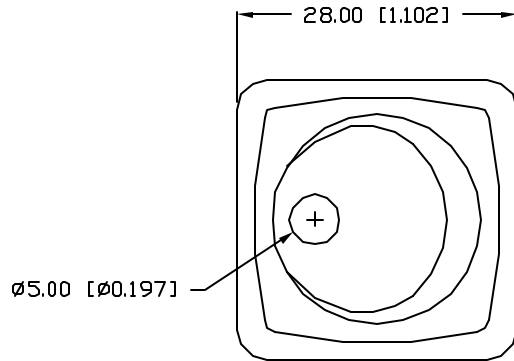

UNCONTROLLED DOCUMENT

PART NUMBER		REV.
CLS-RC11A12250G		A
REV.	E.C.N. NUMBER AND REVISION COMMENTS	DATE
A	E.C.N. #11148.	12.08.06

CHARACTERISTICS	
RATING	25A AT 12VDC
LED COLOR	GREEN
CIRCUIT OPERATION	SPST
NO. OF PINS	3
SWITCH OPERATION	ON-OFF

*UNLESS OTHERWISE SPECIFIED TOLERANCES PER DECIMAL PRECISION ARE: X=±1 (±0.039), X.X=±0.5 (±0.020), X.XX=±0.25 (±0.010), X.XXX=±0.127 (±0.005). LEAD SIZE=±0.05 (±0.002), LEAD LENGTH=±0.75 (±0.030). MIN=+0.00 DECIMAL PRECISION MAX.=+0.00 DECIMAL PRECISION -0.00

UNCONTROLLED DOCUMENT

REV. A	PART NUMBER CLS-RC11A12250G	<p>CONFIDENTIAL INFORMATION</p> <p>THE INFORMATION CONTAINED IN THIS DOCUMENT IS THE PROPERTY OF LUMEX INC. EXCEPT AS SPECIFICALLY AUTHORIZED IN WRITING BY LUMEX INC, THE HOLDER OF THIS DOCUMENT SHALL KEEP ALL INFORMATION CONTAINED HEREIN CONFIDENTIAL AND SHALL PROTECT SAME IN WHOLE OR IN PART FROM DISCLOSURE AND DISSEMINATION TO ALL THIRD PARTIES.</p> <p>RELIABILITY NOTE</p> <p>OUR MANY YEARS OF EXPERIENCE DATA ACCUMULATION INDICATE THAT SOLDER HEAT IS A MAJOR CAUSE OF EARLY AND FUTURE FAILURE. PLEASE PAY ATTENTION TO YOUR SOLDERING PROCESS.</p>	<p>290 E. HELEN ROAD PALATINE, IL 60067-6976 PHONE: +1.847.359.2790 US WEB: www.lumex.com TW WEB: www.lumex.com.tw</p>
ILLUMINATED ROCKER SWITCH, 25A AT 12VDC RATING, GREEN LED, GREEN DIFFUSED LENS.		<p>DRAWN BY: JC</p> <p>CHECKED BY:</p> <p>APPROVED BY:</p>	<p>DATE: 12.08.06</p> <p>PAGE: 1 OF 1</p> <p>SCALE: N/A</p>