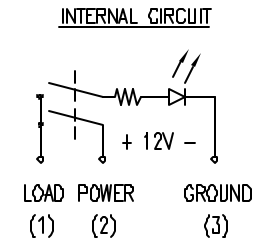

UNCONTROLLED DOCUMENT

PART NUMBER		REV.
CLS-RC11A12250G		A
REV.	E.C.N. NUMBER AND REVISION COMMENTS	DATE
A	E.C.N. #11148.	12.08.06

CHARACTERISTICS	
RATING	25A AT 12VDC
LED COLOR	GREEN
CIRCUIT OPERATION	SPST
NO. OF PINS	3
SWITCH OPERATION	ON-OFF

*UNLESS OTHERWISE SPECIFIED TOLERANCES PER DECIMAL PRECISION ARE: X=±1 (±0.039), X.X=±0.5 (±0.020), X.XX=±0.25 (±0.010), X.XXX=±0.127 (±0.005). LEAD SIZE=±0.05 (±0.002), LEAD LENGTH=±0.75 (±0.030). MIN=+0.00 DECIMAL PRECISION MAX.=+0.00 DECIMAL PRECISION -0.00

UNCONTROLLED DOCUMENT

REV. A	PART NUMBER CLS-RC11A12250G	<p>CONFIDENTIAL INFORMATION</p> <p>THE INFORMATION CONTAINED IN THIS DOCUMENT IS THE PROPERTY OF LUMEX INC. EXCEPT AS SPECIFICALLY AUTHORIZED IN WRITING BY LUMEX INC, THE HOLDER OF THIS DOCUMENT SHALL KEEP ALL INFORMATION CONTAINED HEREIN CONFIDENTIAL AND SHALL PROTECT SAME IN WHOLE OR IN PART FROM DISCLOSURE AND DISSEMINATION TO ALL THIRD PARTIES.</p> <p>RELIABILITY NOTE</p> <p>OUR MANY YEARS OF EXPERIENCE DATA ACCUMULATION INDICATE THAT SOLDER HEAT IS A MAJOR CAUSE OF EARLY AND FUTURE FAILURE. PLEASE PAY ATTENTION TO YOUR SOLDERING PROCESS.</p>	<p>290 E. HELEN ROAD PALATINE, IL 60067-6976 PHONE: +1.847.359.2790 US WEB: www.lumex.com TW WEB: www.lumex.com.tw</p>
ILLUMINATED ROCKER SWITCH, 25A AT 12VDC RATING, GREEN LED, GREEN DIFFUSED LENS.		<p>DRAWN BY: JC</p> <p>CHECKED BY:</p> <p>APPROVED BY:</p>	<p>DATE: 12.08.06</p> <p>PAGE: 1 OF 1</p> <p>SCALE: N/A</p>