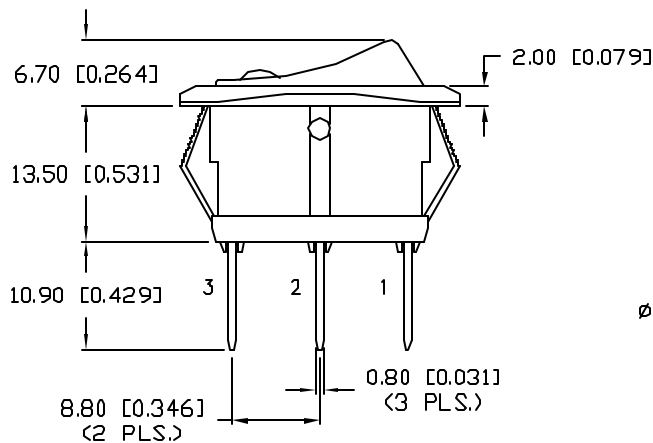

UNCONTROLLED DOCUMENT

PART NUMBER		REV.
CLS-RC11A12250G		A
REV.	E.C.N. NUMBER AND REVISION COMMENTS	DATE
A	E.C.N. #11148.	12.08.06

CHARACTERISTICS	
RATING	25A AT 12VDC
LED COLOR	GREEN
CIRCUIT OPERATION	SPST
NO. OF PINS	3
SWITCH OPERATION	ON-OFF

*UNLESS OTHERWISE SPECIFIED TOLERANCES PER DECIMAL PRECISION ARE: X=±1 (±0.039), X.X=±0.5 (±0.020), X.XX=±0.25 (±0.010), X.XXX=±0.127 (±0.005). LEAD SIZE=±0.05 (±0.002), LEAD LENGTH=±0.75 (±0.030). MIN=+0.00 DECIMAL PRECISION MAX.=+0.00 DECIMAL PRECISION -0.00

UNCONTROLLED DOCUMENT

REV. A	PART NUMBER CLS-RC11A12250G	<p>CONFIDENTIAL INFORMATION</p> <p>THE INFORMATION CONTAINED IN THIS DOCUMENT IS THE PROPERTY OF LUMEX INC. EXCEPT AS SPECIFICALLY AUTHORIZED IN WRITING BY LUMEX INC, THE HOLDER OF THIS DOCUMENT SHALL KEEP ALL INFORMATION CONTAINED HEREIN CONFIDENTIAL AND SHALL PROTECT SAME IN WHOLE OR IN PART FROM DISCLOSURE AND DISSEMINATION TO ALL THIRD PARTIES.</p> <p>RELIABILITY NOTE</p> <p>OUR MANY YEARS OF EXPERIENCE DATA ACCUMULATION INDICATE THAT SOLDER HEAT IS A MAJOR CAUSE OF EARLY AND FUTURE FAILURE. PLEASE PAY ATTENTION TO YOUR SOLDERING PROCESS.</p>	<p>290 E. HELEN ROAD PALATINE, IL 60067-6976 PHONE: +1.847.359.2790 US WEB: www.lumex.com TW WEB: www.lumex.com.tw</p>
ILLUMINATED ROCKER SWITCH, 25A AT 12VDC RATING, GREEN LED, GREEN DIFFUSED LENS.		<p>DRAWN BY: JC</p> <p>CHECKED BY:</p> <p>APPROVED BY:</p>	<p>DATE: 12.08.06</p> <p>PAGE: 1 OF 1</p> <p>SCALE: N/A</p>