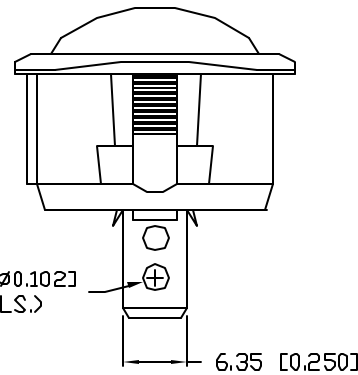

UNCONTROLLED DOCUMENT

PART NUMBER		REV.
CLS-RC11A12250G		A
REV.	E.C.N. NUMBER AND REVISION COMMENTS	DATE
A	E.C.N. #11148.	12.08.06

CHARACTERISTICS	
RATING	25A AT 12VDC
LED COLOR	GREEN
CIRCUIT OPERATION	SPST
NO. OF PINS	3
SWITCH OPERATION	ON-OFF

*UNLESS OTHERWISE SPECIFIED TOLERANCES PER DECIMAL PRECISION ARE: X=±1 (±0.039), X.X=±0.5 (±0.020), X.XX=±0.25 (±0.010), X.XXX=±0.127 (±0.005). LEAD SIZE=±0.05 (±0.002), LEAD LENGTH=±0.75 (±0.030). MIN=+0.00 DECIMAL PRECISION MAX.=+0.00 DECIMAL PRECISION -0.00

UNCONTROLLED DOCUMENT

REV. A	PART NUMBER CLS-RC11A12250G	<p>CONFIDENTIAL INFORMATION</p> <p>THE INFORMATION CONTAINED IN THIS DOCUMENT IS THE PROPERTY OF LUMEX INC. EXCEPT AS SPECIFICALLY AUTHORIZED IN WRITING BY LUMEX INC, THE HOLDER OF THIS DOCUMENT SHALL KEEP ALL INFORMATION CONTAINED HEREIN CONFIDENTIAL AND SHALL PROTECT SAME IN WHOLE OR IN PART FROM DISCLOSURE AND DISSEMINATION TO ALL THIRD PARTIES.</p> <p>RELIABILITY NOTE</p> <p>OUR MANY YEARS OF EXPERIENCE DATA ACCUMULATION INDICATE THAT SOLDER HEAT IS A MAJOR CAUSE OF EARLY AND FUTURE FAILURE. PLEASE PAY ATTENTION TO YOUR SOLDERING PROCESS.</p>	<p>290 E. HELEN ROAD PALATINE, IL 60067-6976 PHONE: +1.847.359.2790 US WEB: www.lumex.com TW WEB: www.lumex.com.tw</p>
ILLUMINATED ROCKER SWITCH, 25A AT 12VDC RATING, GREEN LED, GREEN DIFFUSED LENS.		<p>DRAWN BY: JC</p> <p>CHECKED BY:</p> <p>APPROVED BY:</p>	<p>DATE: 12.08.06</p> <p>PAGE: 1 OF 1</p> <p>SCALE: N/A</p>