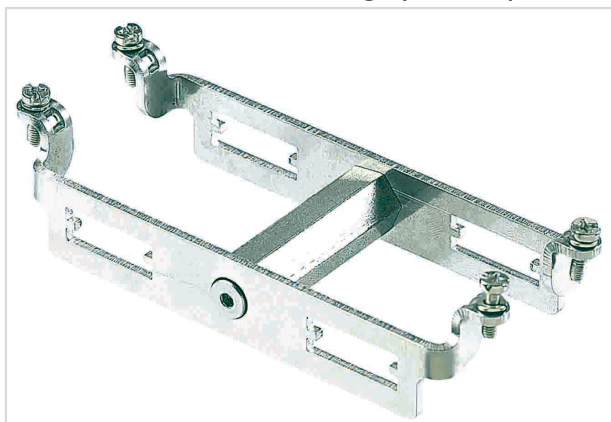

## Han 2HC-Halterung (650A)

Image is for illustration purposes only. Please refer to product description.

Part number	09 11 000 9972
Specification	Han 2HC-Halterung (650A)
HARTING eCatalogue	<a href="https://b2b.harting.com/09110009972">https://b2b.harting.com/09110009972</a>

### Identification

Category	Accessories
Series of hoods/housings	Han <sup>®</sup> HPR
Type of accessory	Frame
Description of the accessory	for male inserts for female inserts 2x Han <sup>®</sup> HC Modular 650