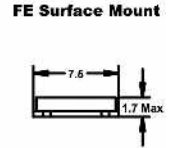

STANDARD CRYSTALS

HC49U Resistance Weld

- Inventory Support
- Standard Packages
- Lowest Pricing
- Fox Quality
- Technical Support

• FOX STANDARD SPECIFICATIONS				
PARAMETER	HC49U*	HC49S/49SD	FPX	FE
Frequency Tolerance @ 25°C	±30PPM	±30PPM	±50PPM	±50PPM
Frequency Stability	±50PPM	±50PPM	±100PPM	±50PPM
Operating Temperature Range	-20°C ~ +70°C	-20°C ~ +70°C	-10°C ~ +70°C	-10°C ~ +60°C

*Optional third lead, vinyl sleeves (HC49U only), and mylar spacer. All specifications subject to change without notice.
** Measurements are displayed in Millimeters.

Please Refer To Specification Sheets For Details