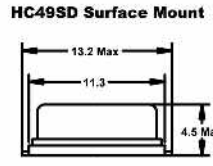

STANDARD CRYSTALS

HC49U Resistance Weld

- Inventory Support
- Standard Packages
- Lowest Pricing
- Fox Quality
- Technical Support

• FOX STANDARD SPECIFICATIONS				
PARAMETER	HC49U*	HC49S/49SD	FPX	FE
Frequency Tolerance @ 25°C	±30PPM	±30PPM	±50PPM	±50PPM
Frequency Stability	±50PPM	±50PPM	±100PPM	±50PPM
Operating Temperature Range	-20°C ~ +70°C	-20°C ~ +70°C	-10°C ~ +70°C	-10°C ~ +60°C

*Optional third lead, vinyl sleeves (HC49U only), and mylar spacer. All specifications subject to change without notice.
** Measurements are displayed in Millimeters.

Please Refer To Specification Sheets For Details