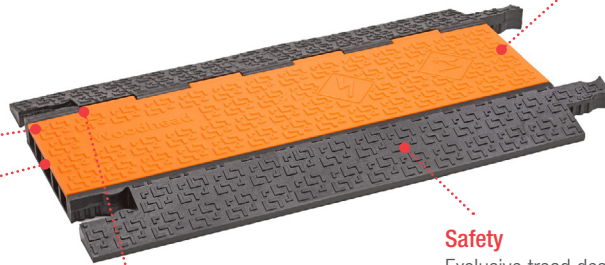

Super Safeway Portable Power System

molex®

Safeway Cable Protector

Heavy-Duty Polyurethane Construction

Nonconductive surface for safe crossing by a typical semi-trailer truck. Protects cables and hose lines. Load Capacity: 16,300 lbs. per tire, 32600 lbs. per axle at 70°F

5-Channel Design

Accommodates up to 1.25" (3.175cm) diameter cables or connections. Fits nearly any exposed cable

UV-Stabilized Material

Suitable for prolonged exposure to sunlight

Hinged Lid

Simplifies access for cable insertion and removal. Non-Metallic, reinforced fiberglass hinge pin

Safety

Exclusive tread design delivers excellent traction and reduces slip-and-fall incidents. Uses industry standard ANSI/NEMA Z535.3-2011 safety symbols to identify and warn against specific hazards

Portability

Slip-notch connector design reduces friction to ease mating and unmating. Delivers exceptional durability and connectivity. Integrated easy-carrying handle found underside black edge for balanced transport

Cross-mates with other protective brands and products

Enhances design flexibility. Reduces needed inventory

Applications

Industrial Electrical

- Temporary Power
- Construction Sites
- Petrochemical Facilities
- Oil and Gas
- Indoor and Outdoor Events
- Convention Centers
- Amusement Parks
- Disaster Relief