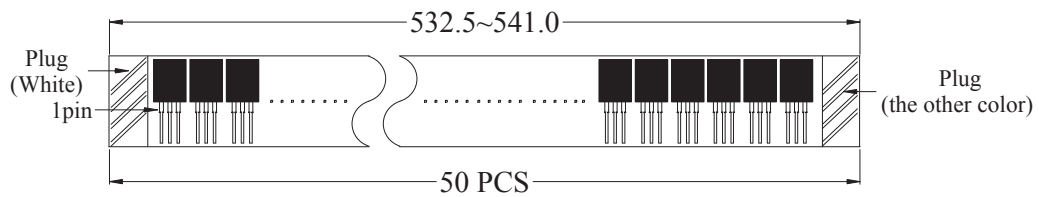

# Package, Tube

TO-220F (50pcs/1tube)

Unit : mm

## • Tube

Cross-sectional view