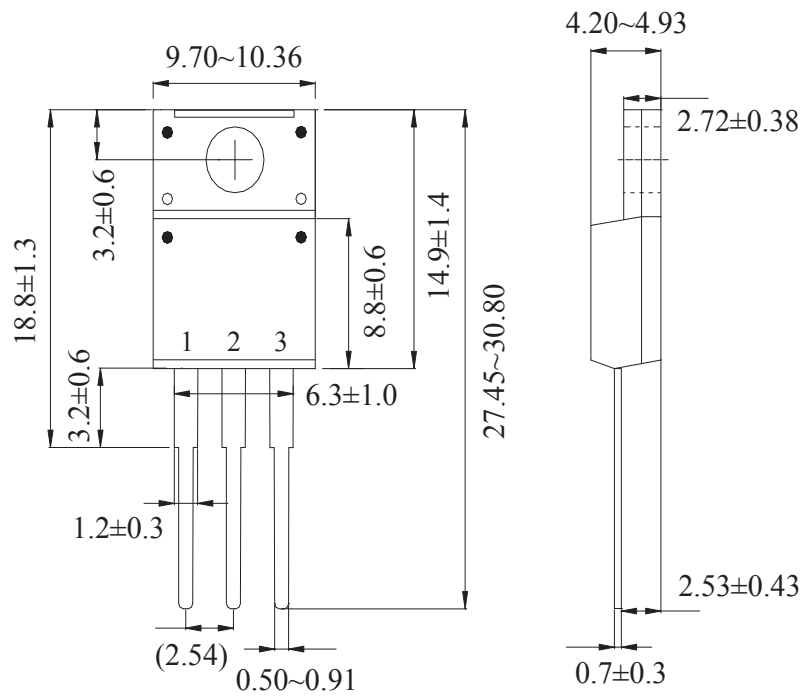

# Package, Tube

TO-220F (50pcs/1tube)

Unit : mm

## • Tube

Cross-sectional view