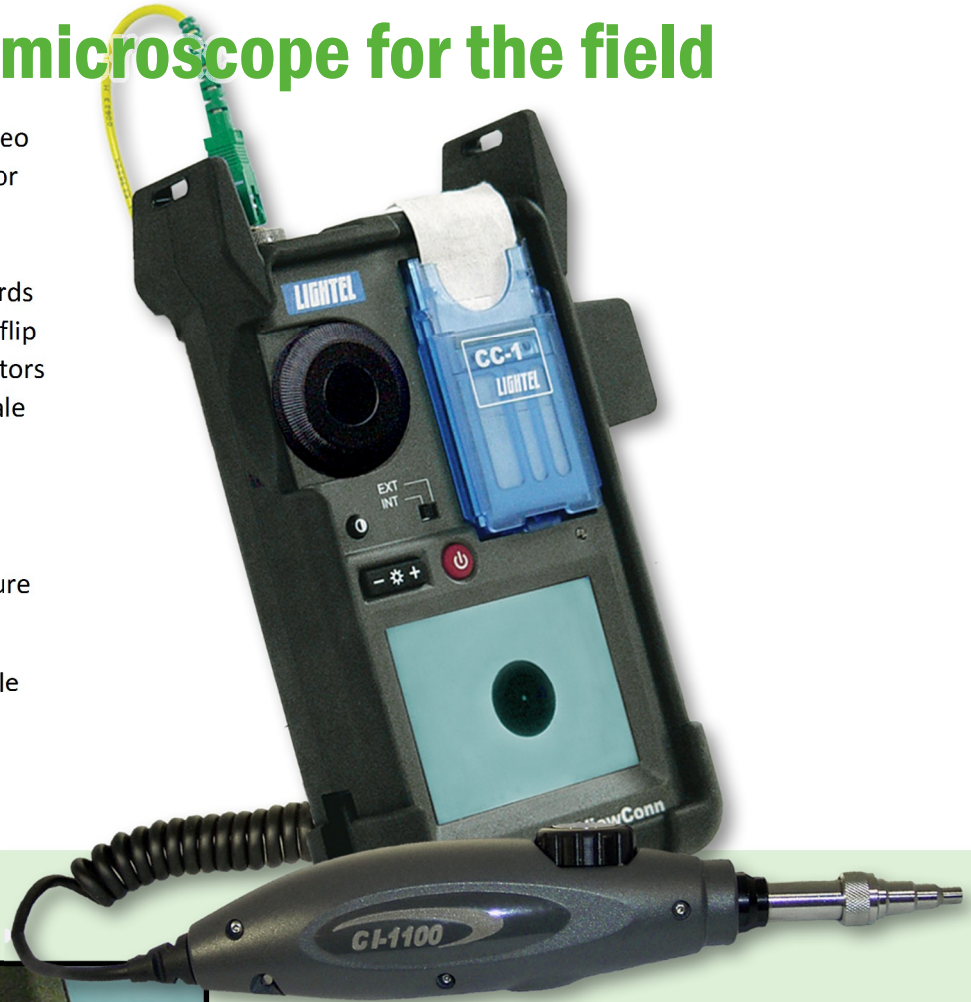

### Rugged dual video microscope for the field

The eye-safe ViewConn® Plus is a portable video microscope for inspecting fiber optic connector endface contamination. Its dual microscope design is not only convenient, but also significantly reduces inspection time. Patchcords slip into the top mounted scope and with the flip of a switch you can inspect in-adapter connectors with the handheld probe. In seconds, both male and female pairs can be inspected without changing tips.

A built-in patchcord cleaner helps keep hands free, and the USB output enables you to capture and store images on your PC.

A variety of tips, both PC and APC, are available for ViewConn. Standard, extended reach, 60° angled and ribbon fiber (MPO) tips are also available for the probe.

### Features

- Rugged case protects against equipment damage in uncontrolled environments.
- Portable unit with a built-in display for ease of use in the field.
- Inspect and clean with one device.
- Dual optical modules cut installation and maintenance time by allowing you to inspect both patchcords and bulkhead adapters with the flip of a switch.

# Specifications

Field of View	~425µm x 320µm
Resolution	0.5µm detectable
LCD Display	3.5" LCD-TFT, Pixel 960 x 240 Adjustable brightness Adjustable contrast
Power Supply	4 AA rechargeable batteries or 6V DC adapter Automatic power saving Low power indicator
Electrical Ports	DC adapter plug-in port USB2.0 image capture port Lightel probe access port
2 Fiber Optic Connector Ports	Interchangeable tips for various types of connector ferrules
Dimensions	170mm x 95mm x 30.4mm
Operating Temperature	0°C to 50°C
Storage Temperature	-20°C to 70°C
Cleaner Cassette	Attaches to ViewConn body 50 sheets per cassette Wet or dry cleaning options