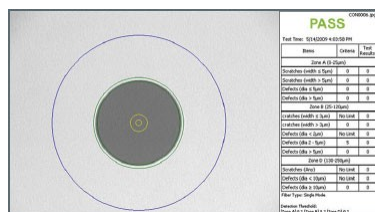

Specifications

Field of View	~425µm x 320µm
Resolution	0.5µm detectable
LCD Display	3.5" LCD-TFT, Pixel 960 x 240 Adjustable brightness Adjustable contrast
Power Supply	4 AA rechargeable batteries or 6V DC adapter Automatic power saving Low power indicator
Electrical Ports	DC adapter plug-in port USB2.0 image capture port Lightel probe access port
2 Fiber Optic Connector Ports	Interchangeable tips for various types of connector ferrules
Dimensions	170mm x 95mm x 30.4mm
Operating Temperature	0°C to 50°C
Storage Temperature	-20°C to 70°C
Cleaner Cassette	Attaches to ViewConn body 50 sheets per cassette Wet or dry cleaning options

VC-6200-PL Package Includes

- ViewConn with CleanConn (CC-1)
- Tip for 2.5mm PC connectors
- Tip for 1.25mm PC connectors
- 4x AA battery set
- 6V DC power adapter
- USB2.0 mini-B cable
- CI-1100 Probe
- CD for USB video driver & display/capture software
- Tips for PC-type SC, FC and LC in-bulkhead connectors
- Tip Box
- AA battery charger
- Spare CC-1
- Ruggedized cover
- Soft carrying case
- Neck strap

Ordering Options

VC-6200-PL	ViewConn Plus with US plugs
VC-6200-PL/EU	ViewConn Plus with EU plugs
VC-6200-PL/UK	ViewConn Plus with UK plugs
VC-6200-PL/AU	ViewConn Plus with Australian plugs