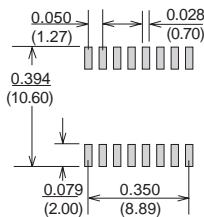

### Dual Gigabit Isolation Transformers for 150 Ohm Twinax Cable

Part Number	OCL ( $\mu$ H Min.)	Turns ratio $\pm 5\%$	R <sub>CU</sub> P (mOhms)	Rise Time (ps Max) 20-80%	Low Frequency Cutoff (-3dB)	V <sub>P</sub> (Vrms)	Schematic
TCJ-5.5-A	5.50	1ct : 1ct	210	350	<2.5MHz	1500	A
TCJ-5.5-B	5.50	1 : 1	210	280	<2.5MHz	1500	B

### Suggested Pad Layout