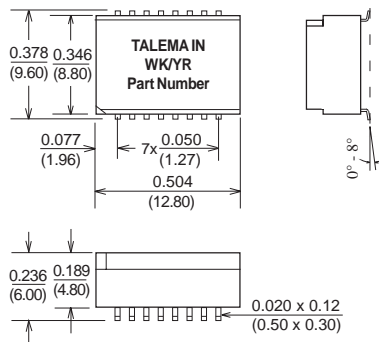

Package

Suggested Pad Layout

A

B

Sales & Marketing, Design and Manufacturing Facilities

<http://www.talema-nuvotem.com>

Eastern Europe & Czech Republic

NT MAGNETICS s.r.o.
Chebská 27
322 00 Plzeň
Tel: Int. + 420 377 - 338 351
Fax: Int. + 420 377 - 338 350
Email: talema@talema.cz
Web Site: www.ntmagnetics.cz

Germany

TALEMAELEKTRONIK GMBH
Sembdnerstr. 5, Postfach 2523
82110 Germering
Tel: Int. + 49 89 - 841 00 - 0
Fax: Int. + 49 89 - 841 00 25
Email: info@talema.de

Ireland

NUVOTEMTEO.
Crollý
Co. Donegal
Tel: Int. + 353 74 - 954 8666
Fax: Int. + 353 74 - 954 8139
Email: info@nuvotem.com

India

TALEMA ELECTRONIC PVT. LTD.
Opposite the SIDCO Industrial Estate
Gins Towers
4/5S.H/1, Omalur Main Road
Salem - 636 004, Tamil Nadu
Tel: Int. + 91 427 - 244 1325
Fax: Int. + 91 427 - 243 0034
E-mail: talema@talemaindia.com
Web Site: www.talemaindia.com