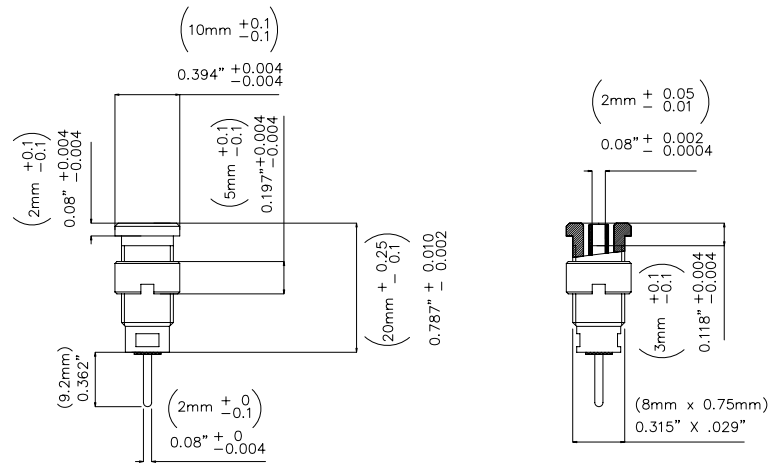

Model 72921
2mm SAFETY Sheathed Jack

Features

- Mates to 2mm shrouded plugs
- Safety Sheath Jack
- Safety Rating 600 V CAT II
- 1.9mm wire wrap connecting pin

Materials

- Body: Polyamide.
- Pin: Nickel plated brass.
- Nut: Nickel plated

Ordering Information

Model: Model 72921-Color
Standard colors: -0 (Black), -2 (Red)

Specifications:

Max Current	10A
Max Voltage	600 V CAT II
Max Resistance	Less than 5 mΩ

USA: Sales: 800-490-2361 Technical Support: 800-241-2060 Fax: 888-403-3360

Europe: 31-(0) 40 2675 150 International: 425-446-5500
e-mail: technicalsupport@pomonatest.com

Where to Buy: www.pomonaelectronics.com

All dimensions are in inches. Tolerances (except noted): .xx = ±.02" (.51 mm), .xxx = ±.005" (.127 mm). All specifications are to the latest revisions. Specifications are subject to change without notice. Registered trademarks are the property of their respective companies.