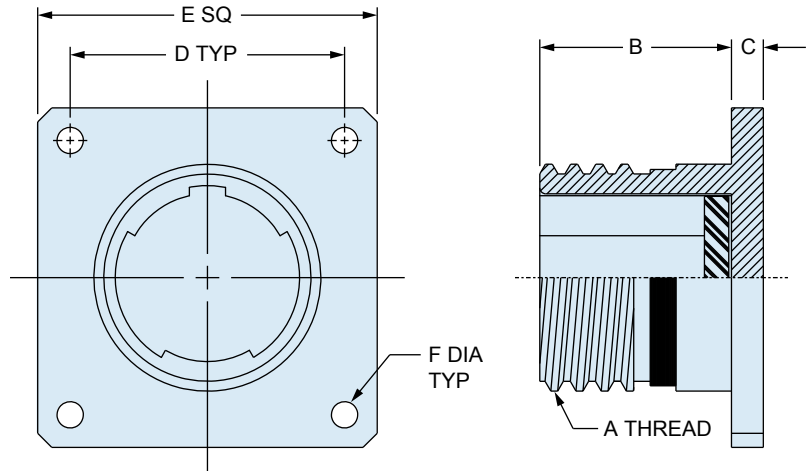

#### Materials and Finishes

- Cover: Al Alloy or Stainless Steel
- Seal: Fluorosilicone

Table II: Dimensions											
Shell Size	A thread	B		C		D		E		F Dia	
		in.	mm.	in.	mm.	in.	mm.	in.	mm.	in.	mm.
5	.3125-.05P-.1L-DS-2A	.370	9.40	.060	1.52	.363	9.22	.530	13.46	.093	2.36
6	.3750-.05P-.1L-DS-2A	.370	9.40	.060	1.52	.423	10.74	.590	14.99	.093	2.36
7	.4375-.05P-.1L-DS-2A	.370	9.40	.060	1.52	.483	12.27	.650	16.51	.093	2.36
8	.5000-.05P-.1L-DS-2A	.370	9.40	.060	1.52	.545	13.84	.712	18.08	.093	2.36
9	.5265-.05P-.1L-DS-2A	.370	9.40	.060	1.52	.607	15.42	.850	21.59	.128	3.25
10	.6250-.05P-.1L-DS-2A	.370	9.40	.060	1.52	.670	17.02	.890	22.61	.128	3.25
11	.6875-.05P-.1L-DS-2A	.370	9.40	.060	1.52	.715	18.16	.935	23.75	.128	3.25
13	.8125-.1P-.2L-DS-2A	.480	12.19	.090	2.29	.812	20.62	1.030	26.16	.128	3.25
16	1.0000-.1P-.2L-DS-2A	.480	12.19	.090	2.29	.981	24.92	1.219	30.96	.128	3.25
17	1.0625-.1P-.2L-DS-2A	.480	12.19	.090	2.29	1.060	26.92	1.280	32.51	.128	3.25
19	1.1875-.1P-.2L-DS-2A	.480	12.19	.090	2.29	1.191	30.25	1.432	36.37	.128	3.25
21	1.3125-.1P-.2L-DS-2A	.480	12.19	.090	2.29	1.322	33.58	1.565	39.75	.128	3.25

Dimensions in Inches (millimeters) are subject to change without notice.