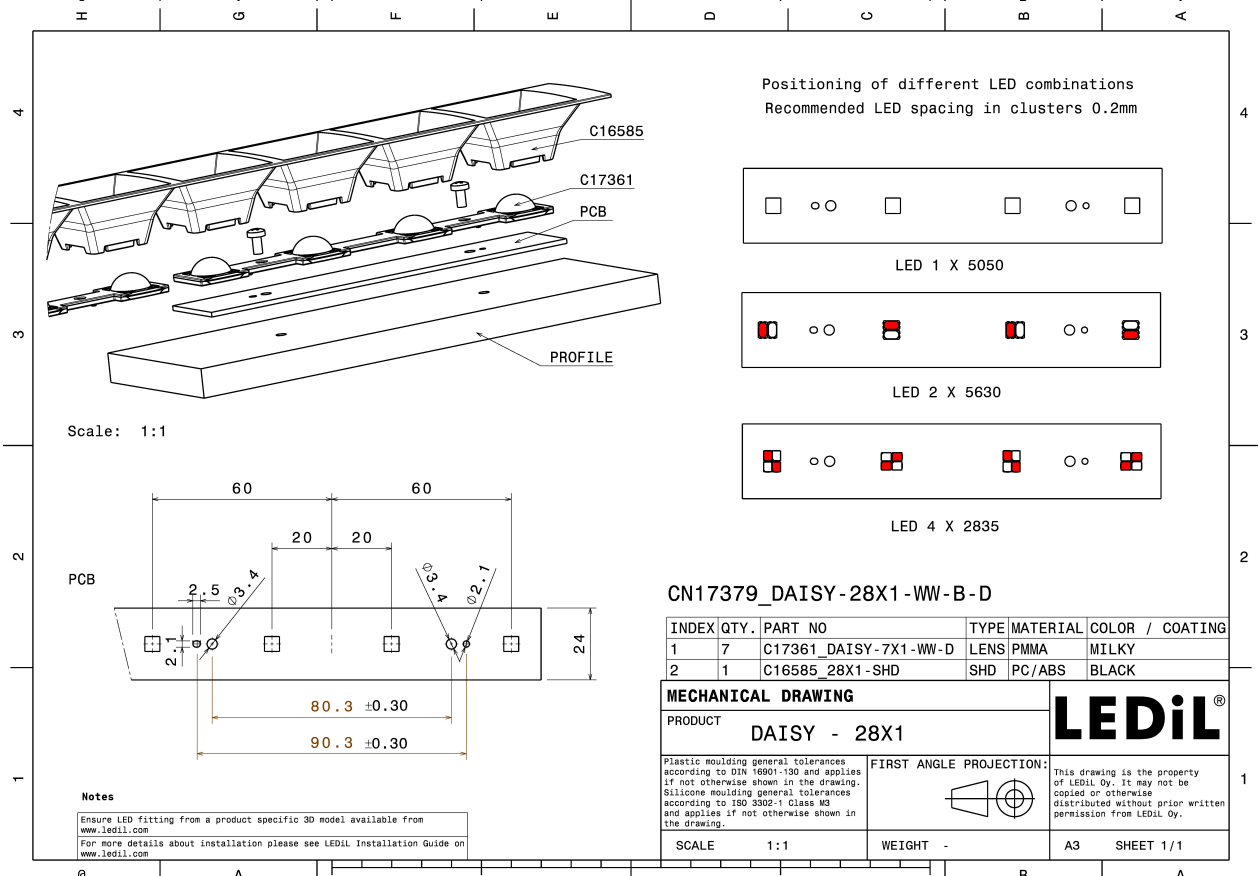

DAISSY-28X1-WW-B-D

~80° wide beam. 28X1 variant in glossy black with diffused 7X1 lenses.

TECHNICAL SPECIFICATIONS:

Dimensions	1140.0 x 40.0 mm
Height	20.2 mm
Fastening	pin, screw, clips
Colour	black
Box size	
Box weight	0 kg
Quantity in Box	48 pcs
ROHS compliant	yes ⓘ

MATERIAL SPECIFICATIONS:

Component	Type	Material	Colour
DAISSY-7X1-WW-D	Linear lens	PMMA	
DAISSY-28X1-SHD	Shade	PC-ABS	black

PHOTOMETRIC DATA (MEASURED):

SAMSUNG

LED LM28xB Series
FWHM 78.0°
Efficiency 79 %
Peak intensity 0.531 cd/lm
LEDs/each optic 1
Light colour White
Required components:

GENERAL INFORMATION:

NOTE: The typical beam angle will be changed by different color, chip size and chip position tolerance. The typical total beam angle is the full angle measured where the luminous intensity is half of the peak value.