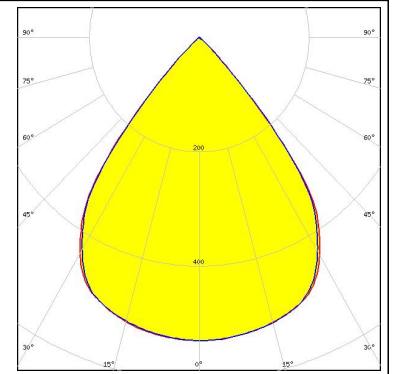

DAISSY-28X1-WW-B-D

~80° wide beam. 28X1 variant in glossy black with diffused 7X1 lenses.

TECHNICAL SPECIFICATIONS:

Dimensions	1140.0 x 40.0 mm
Height	20.2 mm
Fastening	pin, screw, clips
Colour	black
Box size	
Box weight	0 kg
Quantity in Box	48 pcs
ROHS compliant	yes ⓘ

MATERIAL SPECIFICATIONS:

Component	Type	Material	Colour
DAISSY-7X1-WW-D	Linear lens	PMMA	
DAISSY-28X1-SHD	Shade	PC-ABS	black

PHOTOMETRIC DATA (MEASURED):

SAMSUNG

LED LM28xB Series
FWHM 78.0°
Efficiency 79 %
Peak intensity 0.531 cd/lm
LEDs/each optic 1
Light colour White
Required components:

GENERAL INFORMATION:

NOTE: The typical beam angle will be changed by different color, chip size and chip position tolerance. The typical total beam angle is the full angle measured where the luminous intensity is half of the peak value.