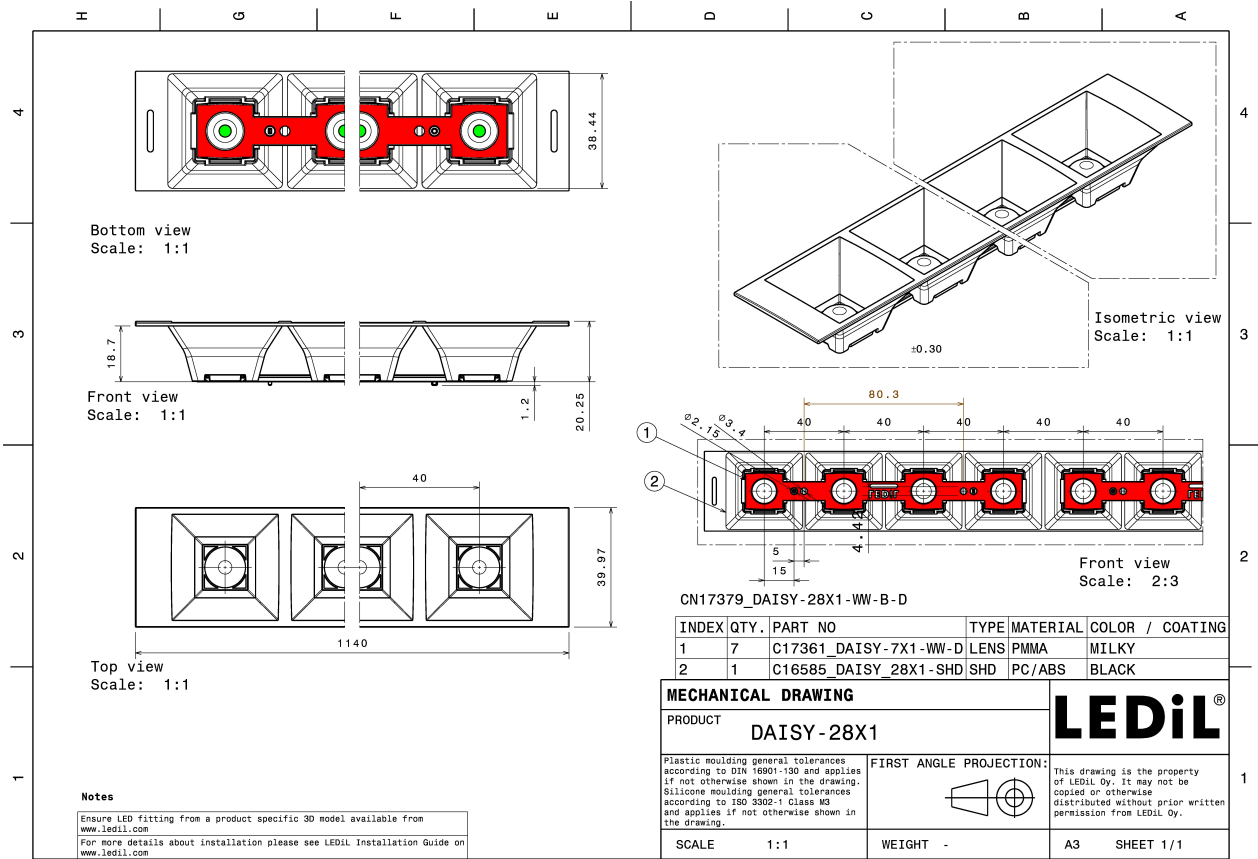

DAISSY-28X1-WW-B-D

~80° wide beam. 28X1 variant in glossy black with diffused 7X1 lenses.

TECHNICAL SPECIFICATIONS:

Dimensions	1140.0 x 40.0 mm
Height	20.2 mm
Fastening	pin, screw, clips
Colour	black
Box size	
Box weight	0 kg
Quantity in Box	48 pcs
ROHS compliant	yes ⓘ

MATERIAL SPECIFICATIONS:

Component	Type	Material	Colour
DAISSY-7X1-WW-D	Linear lens	PMMA	
DAISSY-28X1-SHD	Shade	PC-ABS	black

PHOTOMETRIC DATA (MEASURED):

SAMSUNG

LED LM28xB Series
FWHM 78.0°
Efficiency 79 %
Peak intensity 0.531 cd/lm
LEDs/each optic 1
Light colour White
Required components:

GENERAL INFORMATION:

NOTE: The typical beam angle will be changed by different color, chip size and chip position tolerance. The typical total beam angle is the full angle measured where the luminous intensity is half of the peak value.