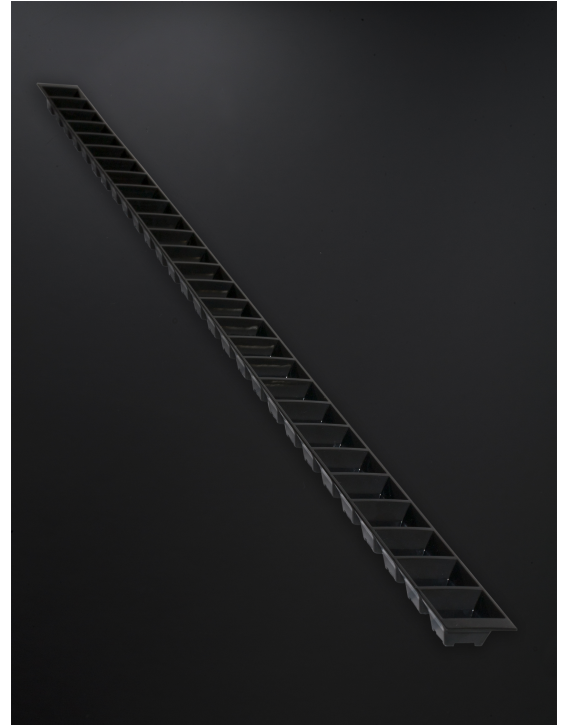

DAISSY-28X1-WW-B-D

~80° wide beam. 28X1 variant in glossy black with diffused 7X1 lenses.

TECHNICAL SPECIFICATIONS:

Dimensions	1140.0 x 40.0 mm
Height	20.2 mm
Fastening	pin, screw, clips
Colour	black
Box size	
Box weight	0 kg
Quantity in Box	48 pcs
ROHS compliant	yes ⓘ

MATERIAL SPECIFICATIONS:

Component	Type	Material	Colour
DAISSY-7X1-WW-D	Linear lens	PMMA	
DAISSY-28X1-SHD	Shade	PC-ABS	black

PHOTOMETRIC DATA (MEASURED):

SAMSUNG

LED LM28xB Series
FWHM 78.0°
Efficiency 79 %
Peak intensity 0.531 cd/lm
LEDs/each optic 1
Light colour White
Required components:

GENERAL INFORMATION:

NOTE: The typical beam angle will be changed by different color, chip size and chip position tolerance. The typical total beam angle is the full angle measured where the luminous intensity is half of the peak value.