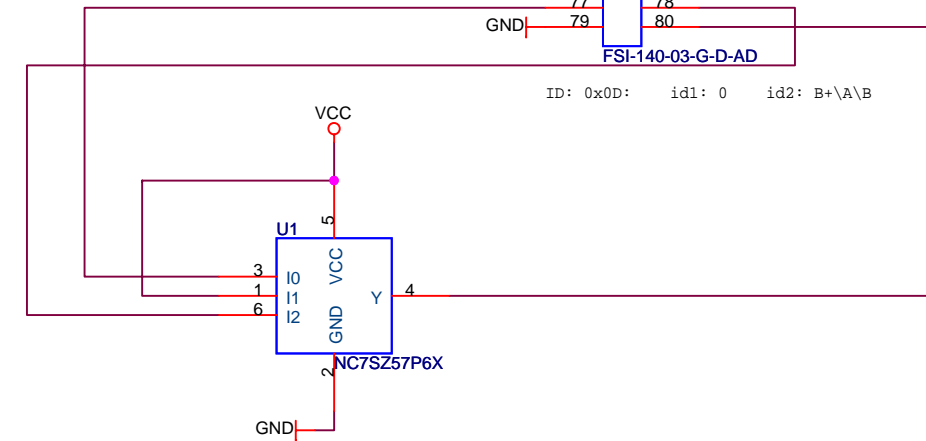

Generic socket card for TQFP44

ATMEL Norway AS Vestre Rosten 79 N-7075 TILLER Norway		
Title: STK600 generic socket card for TSSOP-44		
Size: A3	Document Number: <Doc>	Rev: A
Date: Thursday, October 18, 2007	Sheet: 1 of 1	