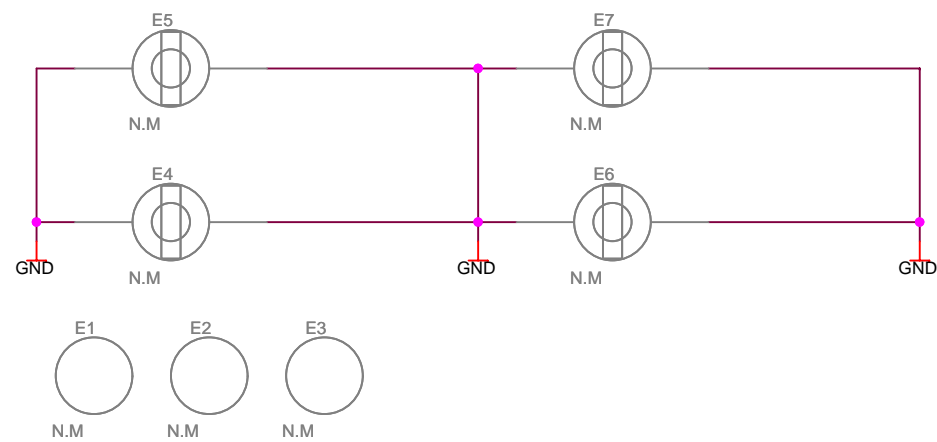

Generic socket card for TQFP44

ATMEL Norway AS Vestre Rosten 79 N-7075 TILLER Norway		
Title: STK600 generic socket card for TSSOP-44		
Size: A3	Document Number: <Doc>	Rev: A
Date: Thursday, October 18, 2007	Sheet: 1 of 1	