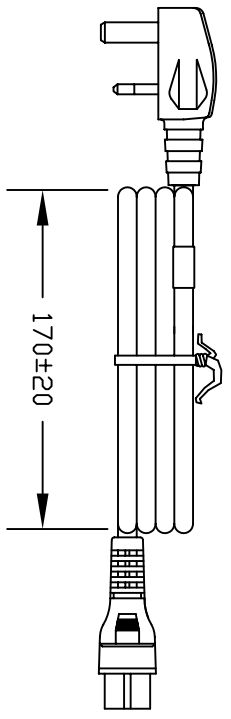

1800±30

CONNECTOR TYPE:  
IEC 60320 C-13

MARKING DETAILS :

MARKING DETAILS :  
VOLEX RESERVES THE RIGHT TO ALTER NON-CRITICAL DIMENSIONS WITHOUT NOTICE.  
PACKAGING: FOLD & TIE

PLUG TYPE:  
BS 1363/A

FORM INT1-07 REV.A

Proprietary Notice:

This document is the property of Voilex Incorporated. The information contained herein is not to be disclosed to anyone without the express written consent of Voilex Inc.

MATERIAL:  
PLUG: PVC-BLACK  
JACKET: PVC-BLACK  
LEAD FREE

FINISH:  
JACKET: SMOOTH

- NOTES:
- 1) CORDAGE: H05VV-F3G 0.75sq,mm.
  - 2) APPROVALS:
  - 3) RATING: 2.5 AMP/250 VDLTS
  - 4) ROHS COMPLIANT
  - 5) PACKAGING: 60 PIECES/CARTON

REV	SCALE	NDT TD SCALE	ECD:	ITEM DESCRIPTION	DATE
1			N/A	C.U.D - NEW RELEASE	06/17/09
				BRITISH DETACHABLE POWER SUPPLY CORD (1.8M)	

APPROVED	DRAWN BY	DATE:
MAF	MAF	06/17/09

PART NO.
VC-1734-21-180

SCALE: N/A  
TOLERANCE UNLESS OTHERWISE SPECIFIED  
XXX ± .005  
XX ± .02  
X ± .03  
FRACT. ± 1/32  
ANGULAR ± 1/2°