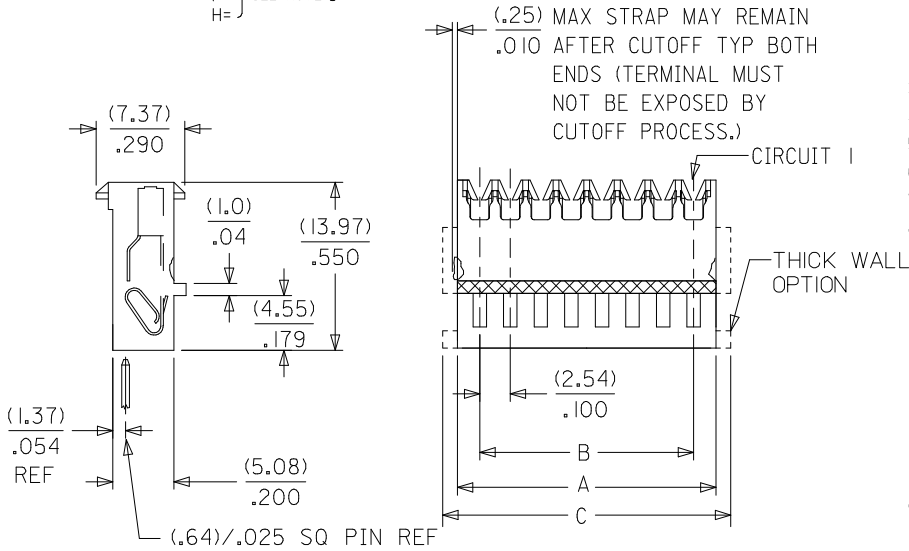

This document was generated on 05/19/2010

PLEASE CHECK WWW.MOLEX.COM FOR LATEST PART INFORMATION

ENGINEERING NUMBERING SYSTEM
SEE SHEET 17 FOR PARTS WITH VOIDS

NOTES

- MATERIAL: UNFILLED NYLON, UL94V-2, MOLDED MATERIAL (CLEAR)
- FINISH:
 - (102) OVERALL TIN: (0.00508)/(0.00200 MIN OVER (0.00254)/(0.00100 MIN COPPER.
 - (208) SELECT GOLD: (0.00038)/(0.00015 MIN, * SELECT TIN: (0.00254)/(0.00100 MIN, OVERALL NICKEL UNDERPLATE: (0.00127)/(0.00050 MIN.
 - (228) SELECT GOLD: (0.00076)/(0.00030 MIN, * SELECT TIN: (0.00254)/(0.00100 MIN, OVERALL NICKEL UNDERPLATE: (0.00127)/(0.00050 MIN.
 - (501) OVERALL GOLD: (0.00051)/(0.00020 MIN OVER (0.00076)/(0.00030 MIN NICKEL
 - (502) OVERALL GOLD: (0.00051)/(0.00020 MIN OVER (0.00127)/(0.00050 MIN NICKEL.
 - (503) OVERALL GOLD: (0.00076)/(0.00030 MIN OVER (0.00127)/(0.00050 MIN NICKEL.
 - (P909) OVERALL TIN: (0.00254)/(0.00100 MIN. *THE PRIMARY SHIPPING CARTON WILL BE LABELED COMPLIANT TO RoHS DIRECTIVE 2002/95/EC AND ELV ANNEX II OF DIRECTIVE 2000/53/EC*. CARTONS WITHOUT THIS LABEL MAY CONTAIN PRODUCT WITH TIN/LEAD PLATINGS.
- PRODUCT SPECIFICATION: PS-7720-001
- PACKAGING: BULK PK-7720-001 SEE CHART
- THESE HOUSINGS ARE FOR USE WITH SINGLE 22 AWG WIRE TERMINATION ONLY
- COLOR STRIPE TO RUN LENGTH OF RIB AS SHOWN (SEE CHART FOR COLOR)
- SEE APPLICATION SPEC SMES-7720-0002 FOR ADDITIONAL INFORMATION.
- WIRE SPECIFICATIONS: SEE SMES-7720-0002
(INSUL. DIA (1.52)/(0.060 MAX)
SLOT SIZE A FOR USE WITH:
26 AWG SOLID, STRANDED TINNED
28 AWG SOLID, STRANDED TINNED, AND STRANDED TOPCOAT
SLOT SIZE H FOR USE WITH:
24 AWG SOLID, STRANDED TINNED, AND STRANDED TOPCOAT
26 AWG STRANDED TOPCOAT
SLOT SIZE F FOR USE WITH:
22 AWG STRANDED TINNED
- THIS PART CONFORMS TO CLASS B REQUIREMENTS OF COSMETIC SPECIFICATION PS-45499-002.