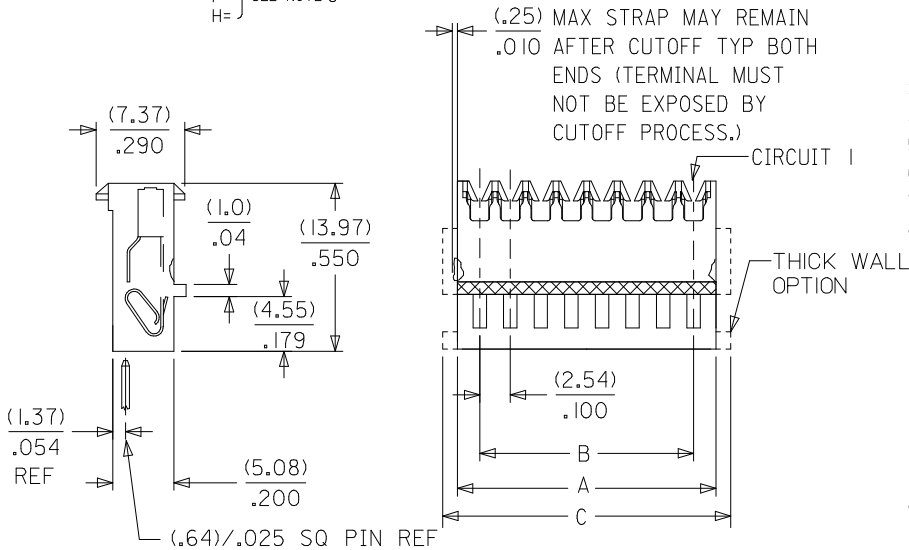

1. MATERIAL: UNFILLED NYLON, UL94V-2, MOLDED MATERIAL (CLEAR)
2. FINISH:
   - (102) OVERALL TIN: (0.00508)/(0.00200 MIN OVER (0.00254)/(0.00100 MIN COPPER.
   - (208) SELECT GOLD: (0.00038)/(0.00015 MIN, * SELECT TIN: (0.00254)/(0.00100 MIN, OVERALL NICKEL UNDERPLATE: (0.00127)/(0.00050 MIN.
   - (228) SELECT GOLD: (0.00076)/(0.00030 MIN, * SELECT TIN: (0.00254)/(0.00100 MIN, OVERALL NICKEL UNDERPLATE: (0.00127)/(0.00050 MIN.
   - (501) OVERALL GOLD: (0.00051)/(0.00020 MIN OVER (0.00076)/(0.00030 MIN NICKEL
   - (502) OVERALL GOLD: (0.00051)/(0.00020 MIN OVER (0.00127)/(0.00050 MIN NICKEL.
   - (503) OVERALL GOLD: (0.00076)/(0.00030 MIN OVER (0.00127)/(0.00050 MIN NICKEL.
   - (P909) OVERALL TIN: (0.00254)/(0.00100 MIN. *THE PRIMARY SHIPPING CARTON WILL BE LABELED COMPLIANT TO RoHS DIRECTIVE 2002/95/EC AND ELV ANNEX II OF DIRECTIVE 2000/53/EC*. CARTONS WITHOUT THIS LABEL MAY CONTAIN PRODUCT WITH TIN/LEAD PLATINGS.
3. PRODUCT SPECIFICATION: PS-7720-001
4. PACKAGING: BULK PK-7720-001 SEE CHART
5. THESE HOUSINGS ARE FOR USE WITH SINGLE 22 AWG WIRE TERMINATION ONLY
6. COLOR STRIPE TO RUN LENGTH OF RIB AS SHOWN (SEE CHART FOR COLOR)
7. SEE APPLICATION SPEC SMES-7720-0002 FOR ADDITIONAL INFORMATION.
8. WIRE SPECIFICATIONS: SEE SMES-7720-0002 (INSUL. DIA (1.52)/(0.060 MAX)
   - SLOT SIZE A FOR USE WITH: 26 AWG SOLID, STRANDED TINNED
   - SLOT SIZE H FOR USE WITH: 28 AWG SOLID, STRANDED TINNED, AND STRANDED TOPCOAT
   - SLOT SIZE F FOR USE WITH: 24 AWG SOLID, STRANDED TINNED, AND STRANDED TOPCOAT
   - SLOT SIZE E FOR USE WITH: 26 AWG STRANDED TOPCOAT
   - SLOT SIZE G FOR USE WITH: 22 AWG STRANDED TINNED
9. THIS PART CONFORMS TO CLASS B REQUIREMENTS OF COSMETIC SPECIFICATION PS-45499-002.

NO OF CKTS	DIM A	DIM B	DIM C
2	(5.44) .214	(2.54) .100	(7.59) .299
3	(7.98) .314	(5.08) .200	(10.13) .399
4	(10.52) .414	(7.62) .300	(12.67) .499
5	(13.06) .514	(10.16) .400	(15.21) .599
6	(15.60) .614	(12.70) .500	(17.75) .699
7	(18.14) .714	(15.24) .600	(20.29) .799
8	(20.68) .814	(17.78) .700	(22.83) .899
9	(23.22) .914	(20.30) .800	(25.37) .999
10	(25.76) 1.014	(22.86) .900	(27.91) 1.099
11	(28.30) 1.114	(25.40) 1.000	(30.45) 1.199
12	(30.84) 1.214	(27.94) 1.100	(32.99) 1.299
13	(33.38) 1.314	(30.48) 1.200	(35.53) 1.399
14	(35.92) 1.414	(33.02) 1.300	(38.07) 1.499
15	(38.46) 1.514	(35.56) 1.400	(40.61) 1.599
16	(41.00) 1.614	(38.10) 1.500	(43.15) 1.699
17	(43.54) 1.714	(40.64) 1.600	(45.69) 1.799
18	(46.08) 1.814	(43.18) 1.700	(48.23) 1.899
19	(48.62) 1.914	(45.72) 1.800	(50.77) 1.999
20	(51.16) 2.014	(48.26) 1.900	(53.31) 2.099
21	(53.70) 2.114	(50.80) 2.000	(55.85) 2.199
22	(56.24) 2.214	(53.34) 2.100	(58.39) 2.299
23	(58.78) 2.314	(55.88) 2.200	(60.93) 2.399
24	(61.32) 2.414	(58.42) 2.300	(63.47) 2.499
25	(63.86) 2.514	(60.96) 2.400	(66.01) 2.599
26	(66.40) 2.614	(63.50) 2.500	(68.55) 2.699
27	(68.94) 2.714	(66.04) 2.600	(71.09) 2.799
28	(71.48) 2.814	(68.58) 2.700	(73.63) 2.899

CORRECT HSG. NO.'S
EC NO: UCP2009-2291
DRWN:MKIPPER 2009/04/16
CHKD:SSOUSEK 2009/04/17
APPR:FSM:TH 2009/04/17

QUALITY SYMBOLS
▽=0
◁=0

DESCRIPTION
REV

BA

GENERAL TOLERANCES (UNLESS SPECIFIED)

	mm	INCH
4 PLACES	± .005	± .0002
3 PLACES	± .004	± .00015
2 PLACES	± .003	± .0001
1 PLACE	± .002	± .00005

ANGULAR ±1/2°

DRAFT WHERE APPLICABLE MUST REMAIN WITHIN DIMENSIONS

DIMENSION STYLE
MM/IN

SCALE

DESIGN UNITS
INCH

THIRD ANGLE PROJECTION

DRAWN BY
SAMIEC

DATE
2004/04/13

CHECKED BY
SAMIEC

DATE
2004/04/13

APPROVED BY
MARGULIS

DATE
2004/04/13

MATERIAL NO.
SEE CHART

TITLE
KK 100 IDT CONNECTOR ASSEMBLY

MOLEX INCORPORATED

DOCUMENT NO.
SD-7720-001

SHEET NO.
1 OF *