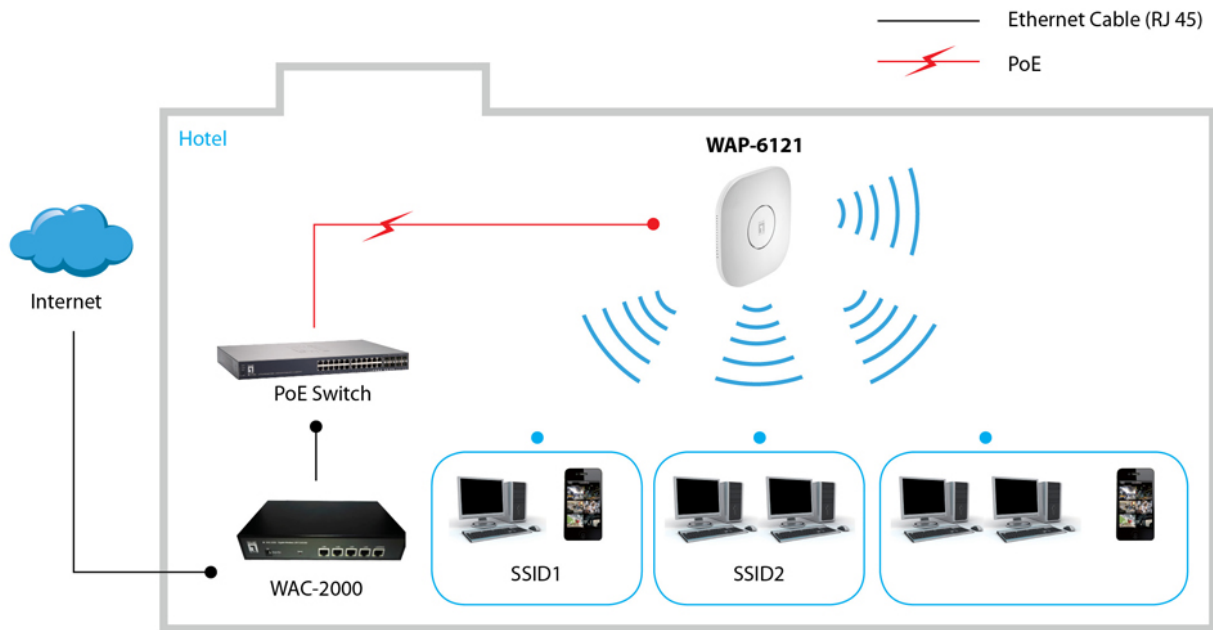

Order Information

WAP-6121

Package Contents

WAP-6121
RJ45 Network Cable
Quick Installation Guide

No liability or responsibility for any errors or omissions in the content.
Specifications are subject to change without notice.
All mentioned brand names are registered trademarks and property of their owners.
Copyright © Digital Data Communications GmbH, Germany. All Rights Reserved.