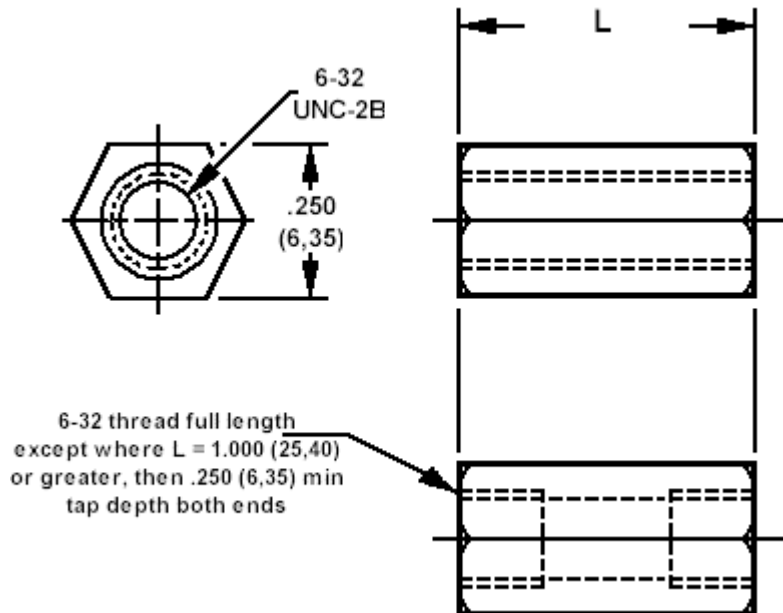

350-7417 Spacer/Stand-off, hexagonal, threaded

How to order code

350-7417-XX-YY-00

Basic Part No XX = L dimension, YY = Plating Finish

DIMENSIONS (XX)		
	(XX)	L
350-7417	-03	.250 (6,35)
	-04	.312 (7,92)
	-05	.375 (9,53)
	-06	.438 (11,13)
	-07	.500 (12,70)
	-08	.625 (15,88)
	-09	.750 (19,05)
	-10	.875 (22,23)
	-11	1.000 (25,40)

MATERIALS		
Component	Material	Finish (YY)
Spacer/Stand-Off	Aluminium	-19 Clear Chromate