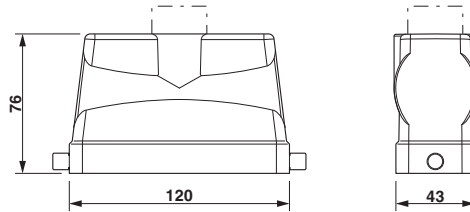

Accessories

Full screw connection

Cable gland - HC-K-KV-M25(11-17) - 1690639

Plastic screw connection up to 5 bar, thread length: 8 mm, cable diameter: 11 - 17 mm, WAF 29, screw connection: M25

Cable gland - HC-M-KV-M25(11-16) - 1690574

Metal screw connection up to 5 bar, thread length: 7 mm, cable diameter: 11 - 16 mm, WAF 27, screw connection: M25

Cable gland - HC-M-KV-M25(14-21) - 1646007

Metal screw connection up to 5 bar, thread length: 7 mm, cable diameter: 14 - 21 mm, WAF 34, screw connection: M25

Cable gland - HC-M-KV-M25(1X10/1X11) - 1580228

Special cable screw connection M25, brass nickel-plated, grommet with 10 mm and 11 mm holes

Drawings

Dimensioned drawing

Dimensional drawing