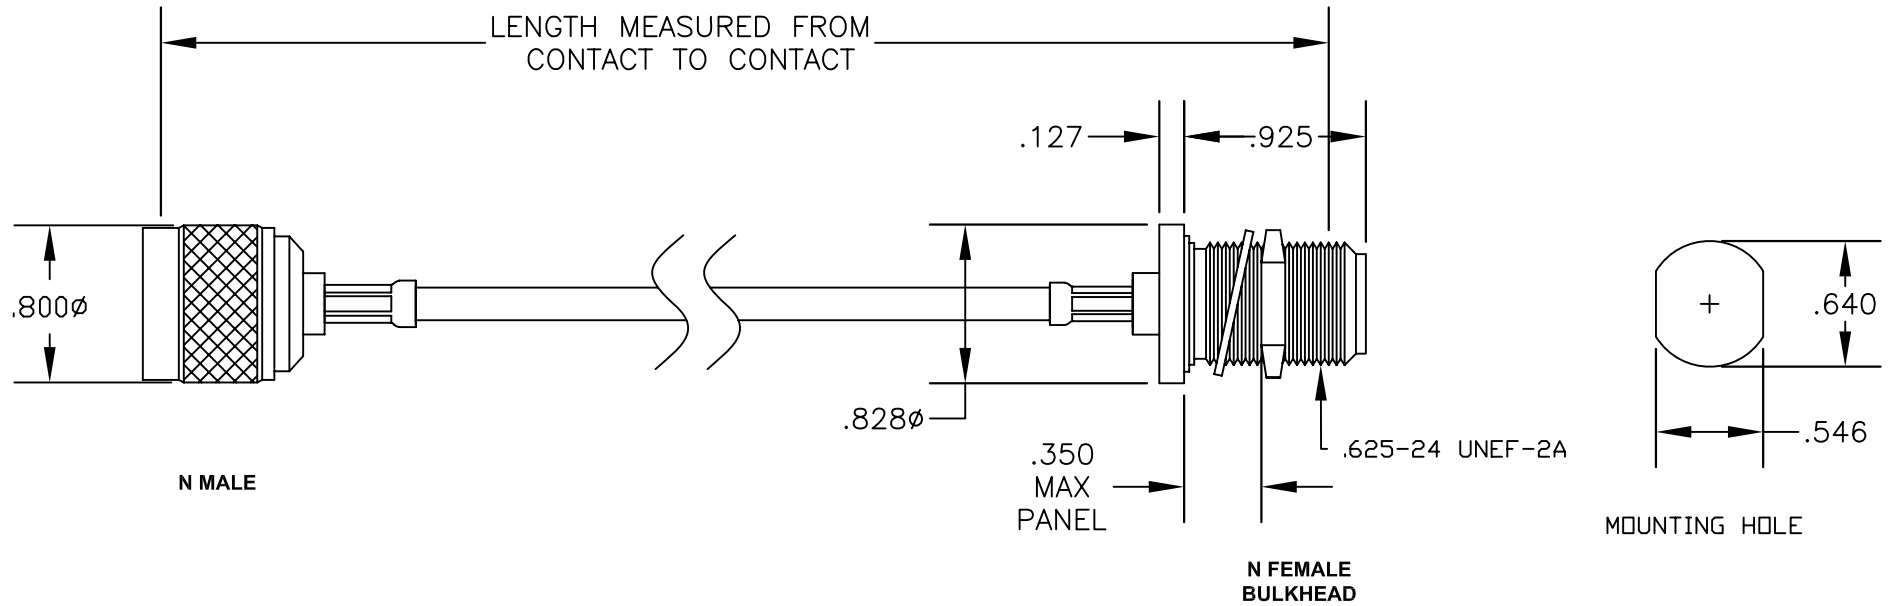

COMPONENTS	IMPEDANCE
N MALE	50 OHM
N FEMALE BULKHEAD	50 OHM
RG142B/U	50 OHM

Standard Lengths	
-12	12"
-24	24"
-36	36"
-48	48"
-60	60"
-XXX	Custom Length in inches

**PASTERNACK ENTERPRISES, INC.**

P.O BOX 16759, IRVINE, CA 92623  
PHONE (949) 261-1920 FAX (949) 261-7451

WEB ADDRESS: [www.pasternack.com](http://www.pasternack.com)  
E-MAIL ADDRESS: [sales@pasternack.com](mailto:sales@pasternack.com)

**COAXIAL & FIBER OPTICS**

DWG TITLE

**PE3034-XX**

DES.

CABLE ASSEMBLY, RG142B/U, N MALE TO N FEMALE BULKHEAD

SIZE A

FSCM NO. 53919

CAD FILE 060407

SCALE N/A

127

NOTES:

1. UNLESS OTHERWISE SPECIFIED ALL DIMENSIONS ARE NOMINAL.
2. ALL SPECIFICATIONS ARE SUBJECT TO CHANGE WITHOUT NOTICE AT ANY TIME.
3. DIMENSIONS ARE IN INCHES.
4. LENGTH TOLERANCE IS  $\pm 1.5\%$  OR  $\pm 3/8"$ , WHICHEVER IS GREATER.