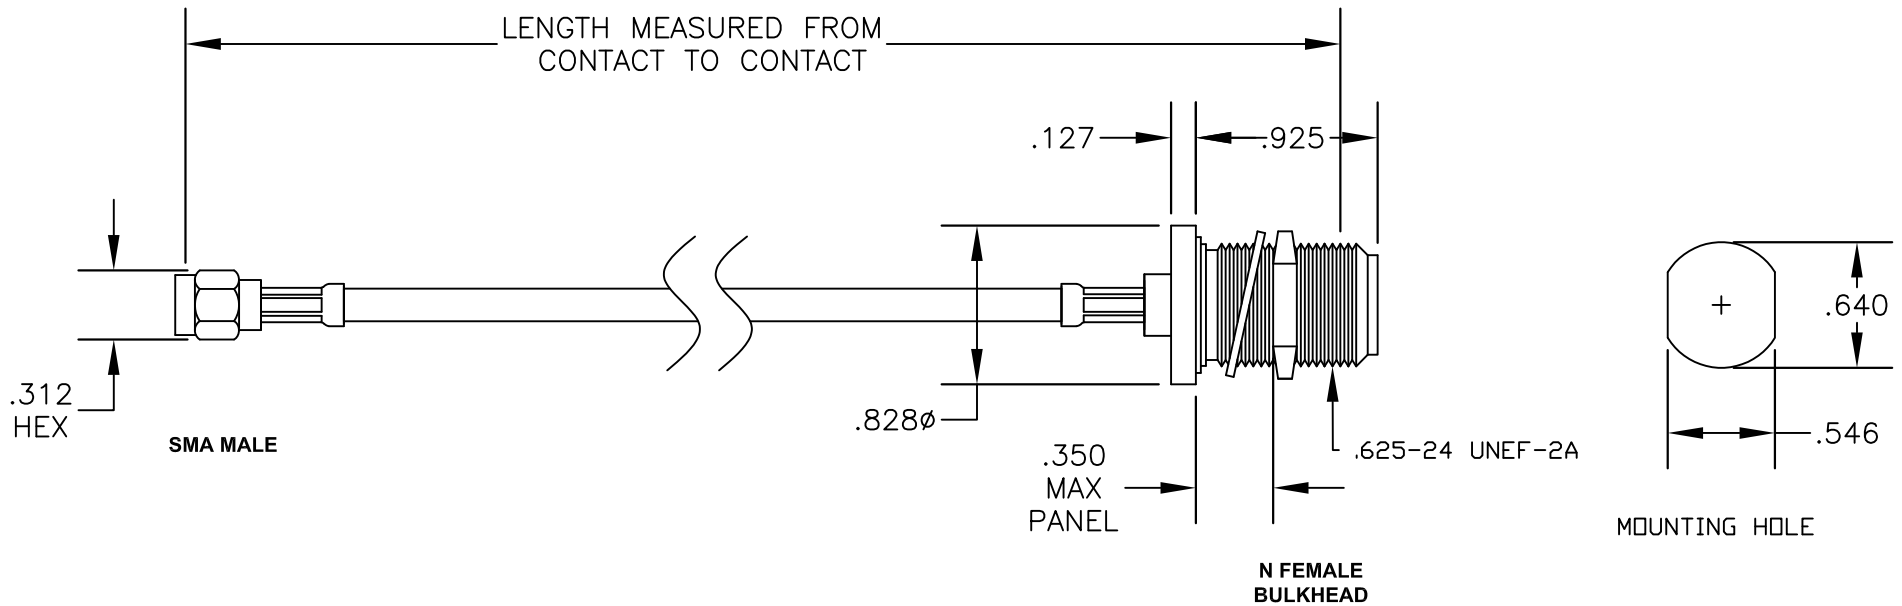

COMPONENTS	IMPEDANCE
SMA MALE	50 OHM
N FEMALE BULKHEAD	50 OHM
RG58C/U	50 OHM

Standard Lengths	
-12	12"
-24	24"
-36	36"
-48	48"
-60	60"
-XXX	Custom Length in inches

**PASTERNAK ENTERPRISES, INC.**

P.O BOX 16759, IRVINE, CA 92623  
PHONE (949) 261-1920 FAX (949) 261-7451

WEB ADDRESS: [www.pasternack.com](http://www.pasternack.com)  
E-MAIL ADDRESS: [sales@pasternack.com](mailto:sales@pasternack.com)

**COAXIAL & FIBER OPTICS**

DWG TITLE

**PE3013LF-XX**

DES.

CABLE ASSEMBLY, RG58C/U, SMA MALE TO N FEMALE BULKHEAD (LEAD FREE)

SIZE A

FSCM NO. 53919

CAD FILE

022908

SCALE N/A

127

NOTES:

1. UNLESS OTHERWISE SPECIFIED ALL DIMENSIONS ARE NOMINAL.
2. ALL SPECIFICATIONS ARE SUBJECT TO CHANGE WITHOUT NOTICE AT ANY TIME.
3. DIMENSIONS ARE IN INCHES.
4. LENGTH TOLERANCE IS  $\pm 1.5\%$  OR  $\pm 3/8"$ , WHICHEVER IS GREATER.