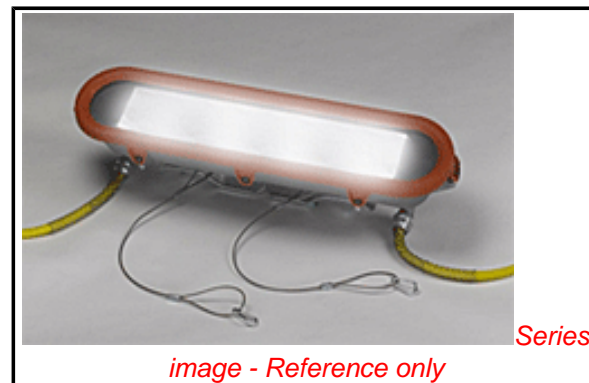

Reference - Drawing Numbers

Product Specification	PS-130243-002
Sales Drawing	SD-130243-1001

image - Reference only

EU RoHS

**ELV and RoHS
Compliant**

REACH SVHC

Not Reviewed

Low-Halogen Status