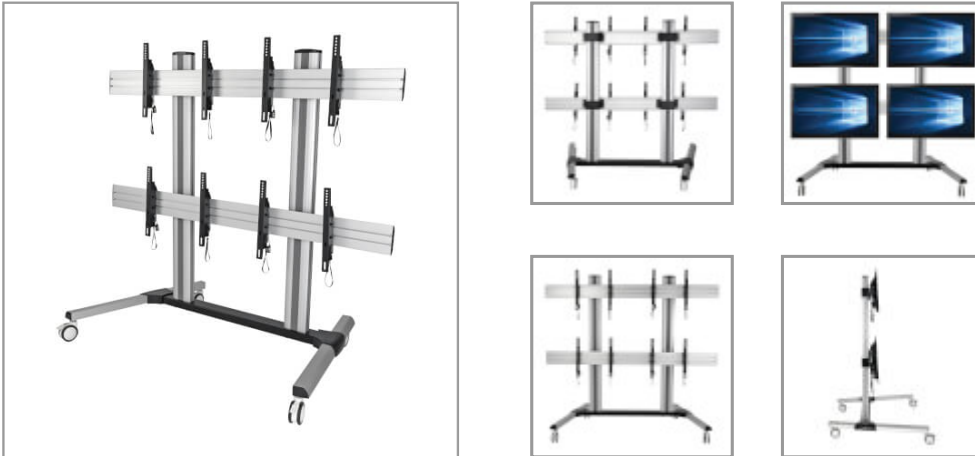

Mobile Quad-Screen Video Wall – For Four 45" to 55" TVs and Monitors, Heavy Duty

MODEL NUMBER: DMCVW4555X4

Quad-screen mobile cart supports mounting of four flat-panel televisions or monitors to create a portable video wall.

Features

Create a Mobile Video Wall with Four Flat-Panel DisplaysThe DMCVW4555X4 provides a convenient way to create a quad-screen video wall for a presentation or temporary digital signage and bring it to audiences in classrooms, lecture halls, offices, auditoriums, conference rooms and other locations where video resources are shared. Made primarily of steel and aluminum, this rolling video wall accommodates most flat-panel televisions or monitors from 45 to 55 inches that weigh up to 132 lb.

Effectively Share a Quad-Screen Video WallFour sturdy swivel casters provide smooth rolling through doorways and over thresholds, making it possible to share quad screens within a facility instead of purchasing multiple setups. When not in use, the cart can be rolled into a secure area for storage. Two of the casters lock to keep the cart in position while at rest. Cable management openings in the main columns allow you to route power and audio/video cords, reducing clutter for a clean, professional look.

Easily Mount 45" to 55" Displays and Deter TheftFor hassle-free display compatibility, this rolling video wall supports the following VESA mounting hole patterns: 200 x 200, 300 x 300, 400 x 200, 400 x 400 and 600 x 400. Fine adjustments can be made to the position of the displays using a hex key (included). The height of both mounting plates is adjustable, and the top displays can be raised up to 67.7 inches above the floor. Three-position combination locks (included) secure the brackets to deter theft of the displays.