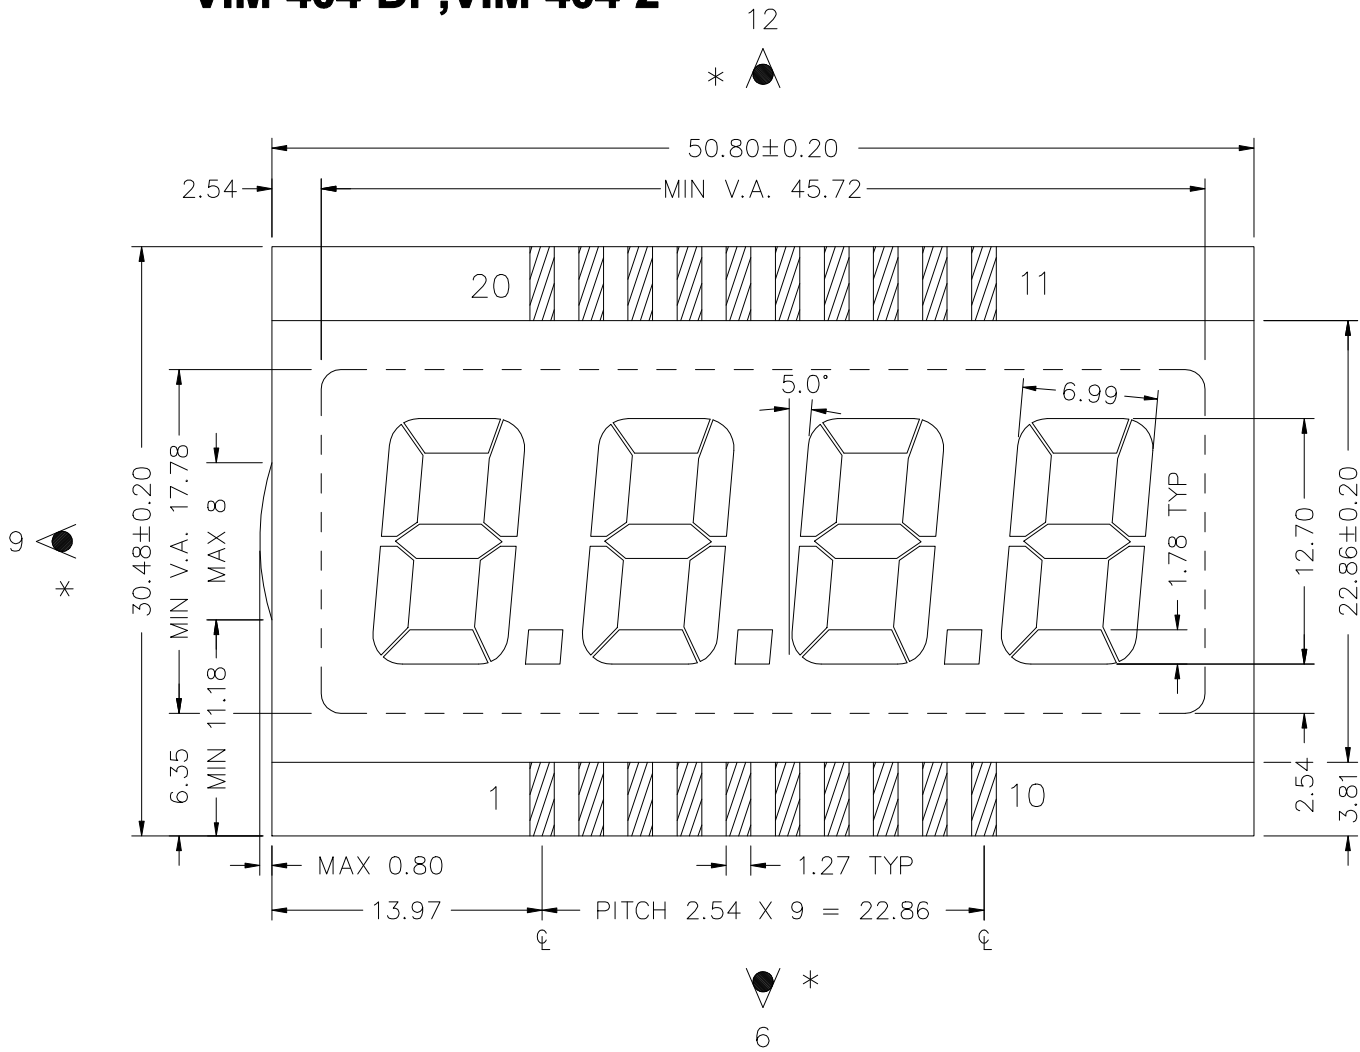

VIM-404-DP, VIM-404-2

DRIVER : Intersil ICM7233

-DP

-2