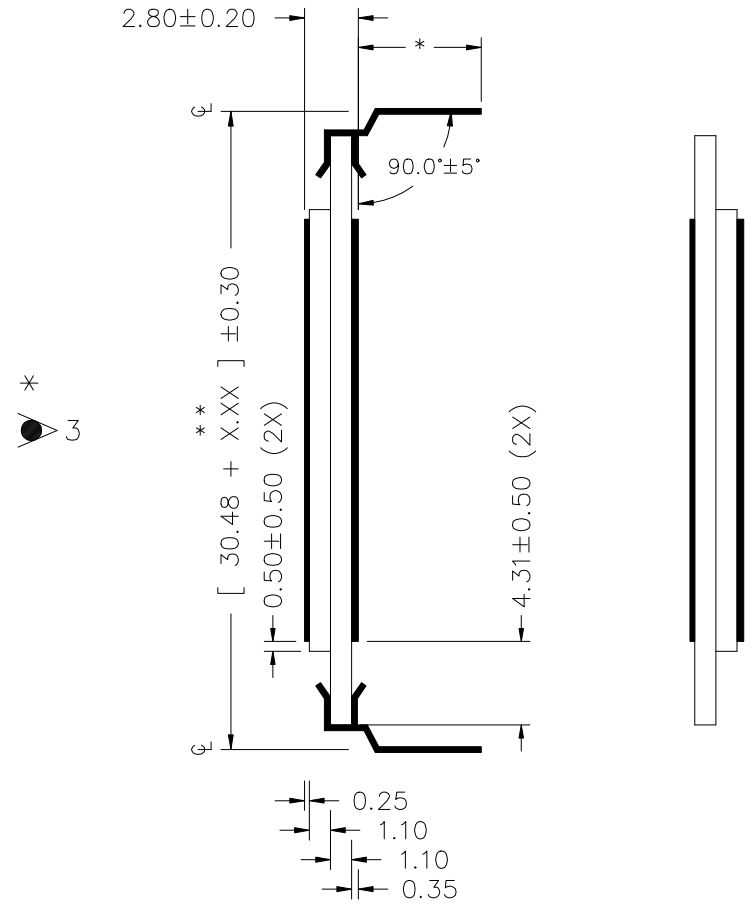

VIM-404-DP, VIM-404-2

DRIVER : Intersil ICM7233

-DP

-2