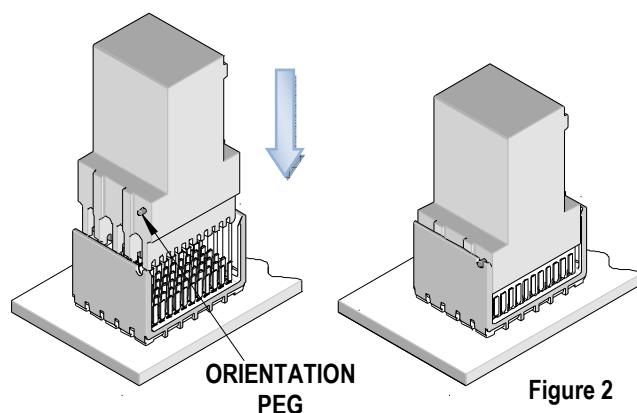

Rail Part Number	Rail Overall Length
62201-9501	24mm (0.94 in)
62201-9502	72mm (2.83 in)
62201-9503	156mm (6.14 in)
62201-9504	216mm (8.50 in)
62201-9509	254mm (10.0 in)
62201-9511	305mm (12.0 in)

Reference: This Press-In Tool is 22.2mm (0.87 in.) long.

Printed Circuit Board (PCB) Support

The I-Trac™ connectors require up to 1.81kg (4 lb) of force per pin to press into the PCB. To prevent excessive PCB flexure and/or damage to the PCB, a support plate is strongly recommended directly beneath the connector hole pattern.

Due to the custom nature of every application, Molex does not offer any PCB support plate. The customer must furnish their own support plate.

When creating the PCB support plate, remember to allow clearance for the connector pins as they pass through the PCB thickness.

Press Equipment Recommendations

Many types of presses can be used to install I-Trac™ connectors, but to assure consistent connector installation Molex recommends the following press criteria:

1. The capability to detect force variations as low as 4.5kg (10 lb) during the press-in cycle; excessive force measurements should stop the press-in cycle.
2. The rate of pressing can be regulated as low as 0.13mm (0.005 in) per second.
3. Press stroke control to within 0.25mm (0.010 in).
4. Total press stroke must be at least 19mm (0.75 in).
5. For statistical purposes, automatic collection of force and distance data.