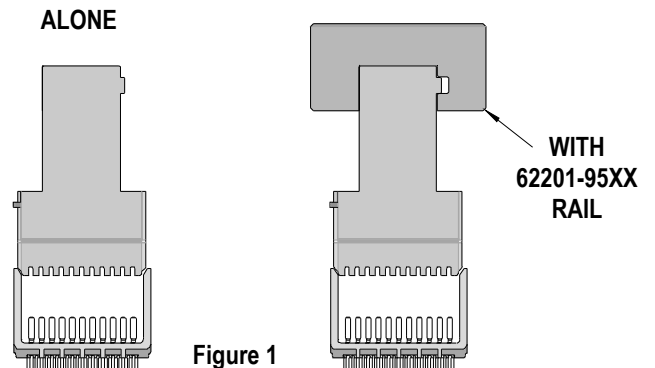

Tool Setup

Depending on the number of connectors to be installed and/or the press used, this tool can be used alone or with a group of press-in tools, mounted in a 62201-95XX rail (ordered separately). See Figure 1.