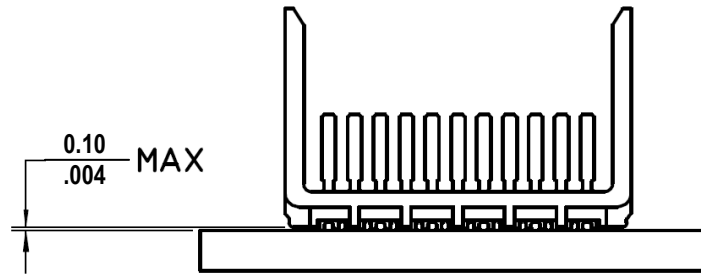

## Tool Operation

1. Carefully insert, by hand, the backplane signal module(s) into the PCB hole pattern. Make sure the connector(s) are oriented properly by confirming the location of the #1 circuit notch with respect to the PCB layout.
2. Insert the application tool into the header assembly with the orientation peg on the tool entering the #1 circuit notch at the top of the connector housing. See Figure 2.
3. Using the application tool and an appropriate press, seat the header assembly until there is less than 0.10mm (.004 in) clearance between the bottom of the plastic housing and the surface of the PCB. See Figure 3.