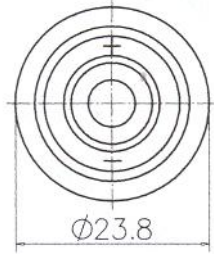

Product Data Sheet

Part No. PB-2416 Non-Washable Type

DIMENSIONS

PB-2416

$\phi 23.8 \times H16.0$

Type	Unit	PB-2416-1	PB-2416-2	PB-2416-3
Rated Voltage	(VDC)	12	12	12
Operating Voltage	(VDC)	3~20	3~20	3~20
Current Consumption	(mA)	< or = 8	< or = 8	< or = 10
Sound Output (Min)	(dB)	> or = 85	> or = 85	> or = 90
Resonant Frequency	(Hz)	2800±500	2800±500	2800±500
Operating Temp	(C)	-20~+60	-40~+85	-20~+60
Storage Temp	(C)	-30~+70	-40~+85	-30~+70
Weight	(g)	5	5	5
Dimension	mm	23.8 x H16	23.8 x H16	23.8 x H16

*Value applying at rated voltage
*distance for measurement 30cm