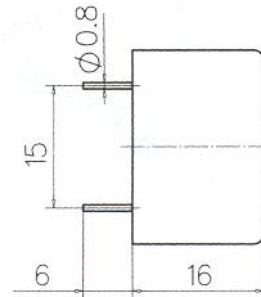

Product Data Sheet

Part No. PB-2416 Non-Washable Type

DIMENSIONS

PB-2416

$\phi 23.8 \times H16.0$

Type	Unit	PB-2416-1	PB-2416-2	PB-2416-3
Rated Voltage	(VDC)	12	12	12
Operating Voltage	(VDC)	3~20	3~20	3~20
Current Consumption	(mA)	< or = 8	< or = 8	< or = 10
Sound Output (Min)	(dB)	> or = 85	> or = 85	> or = 90
Resonant Frequency	(Hz)	2800±500	2800±500	2800±500
Operating Temp	(C)	-20~+60	-40~+85	-20~+60
Storage Temp	(C)	-30~+70	-40~+85	-30~+70
Weight	(g)	5	5	5
Dimension	mm	23.8 x H16	23.8 x H16	23.8 x H16

*Value applying at rated voltage
*distance for measurement 30cm