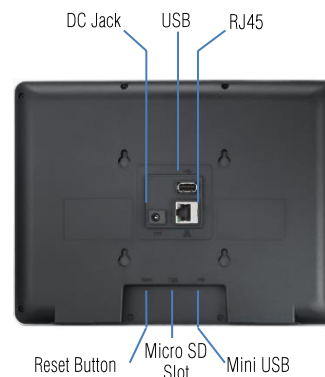

Specifications

Computing System	CPU	Freescale iMX6 A9 Dual Core 1.0GHz
	Memory	DDR3L 1333Mhz 2GB
Display	Screen Size	10.1" TFT LCD
	Resolution	1280x800
	Touch Type	Projective capacitive multi-touch screen
Storage	Internal	4GB eMMC NAND Flash
	External*	Micro SD, up to 64GB
Audio	Stereo Codec	Freescale STGL5000 Stereo Codec with headset AMP
	ECHO Cancellation	ForteMedia FM2018WE-380 Highly integrated single chip AEC (acoustic echo cancellation) solution
Interface	Front	1x 1.3M webcam 1x Microphone 2x Speaker
	Rear	1x USB 1x Mini USB 1x RJ45 (10/100/1000 Mps) 1x Micro SD slot 1x DC-in Jack 1x Reset button(hidden)
Power	DC In	DC12V 2A
Physical Characteristics	Dimensions (W x H x D)	247x 189x 22mm
	Weight	740g
Operating System		Android 4.2
Environment	Temperature	Operating: 0°C ~ +40°C Storage: -20°C ~ +60°C
	Humidity	Operating: 10% ~ 95% @ 40°C non-condensing, Storage: 10% ~ 95% @ 40°C non-condensing

*Micro SD card is optional accessory, which is not included in standard packing list.

Front View

Rear View

Dimensions

Unit: mm (inch)

Dimensions- Wall Mount Plate

Packing List

Part Number	Description	Qty	Remark
1960068243N001	Wall Mount Plate	1	Standard
1930002536-11	Screw M2.6*4L ST BZn NK	4	Standard
1930006775-01	Screw T#7-16*30L ST Ni	2	Standard
1700023817-01	Phoenix to DC Jack Cable	1	Standard