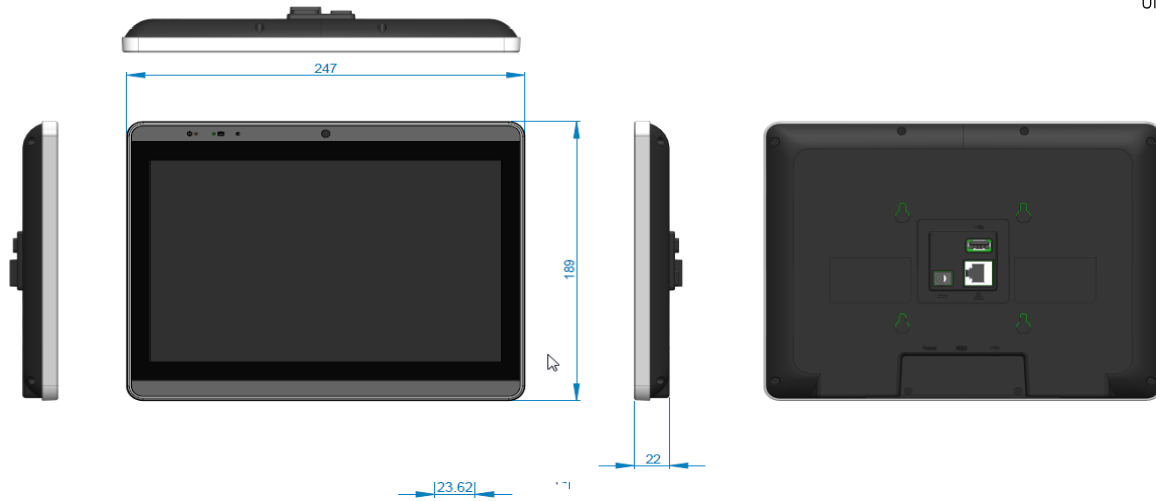

Specifications

Computing System	CPU	Freescale iMX6 A9 Dual Core 1.0GHz
	Memory	DDR3L 1333Mhz 2GB
Display	Screen Size	10.1" TFT LCD
	Resolution	1280x800
	Touch Type	Projective capacitive multi-touch screen
Storage	Internal	4GB eMMC NAND Flash
	External*	Micro SD, up to 64GB
Audio	Stereo Codec	Freescale STGL5000 Stereo Codec with headset AMP
	ECHO Cancellation	ForteMedia FM2018WE-380 Highly integrated single chip AEC (acoustic echo cancellation) solution
Interface	Front	1x 1.3M webcam 1x Microphone 2x Speaker
	Rear	1x USB 1x Mini USB 1x RJ45 (10/100/1000 Mps) 1x Micro SD slot 1x DC-in Jack 1x Reset button(hidden)
Power	DC In	DC12V 2A
Physical Characteristics	Dimensions (W x H x D)	247x 189x 22mm
	Weight	740g
Operating System		Android 4.2
Environment	Temperature	Operating: 0°C ~ +40°C Storage: -20°C ~ +60°C
	Humidity	Operating: 10% ~ 95% @ 40°C non-condensing, Storage: 10% ~ 95% @ 40°C non-condensing

*Micro SD card is optional accessory, which is not included in standard packing list.

Front View

Rear View

Dimensions

Unit: mm (inch)

Dimensions- Wall Mount Plate

Packing List

Part Number	Description	Qty	Remark
1960068243N001	Wall Mount Plate	1	Standard
1930002536-11	Screw M2.6*4L ST BZn NK	4	Standard
1930006775-01	Screw T#7-16*30L ST Ni	2	Standard
1700023817-01	Phoenix to DC Jack Cable	1	Standard

Ordering Information

Part Number	CPU	Display/ Touch	Memory
DMS-ST07-00A1E	Dual-Core 1GHz	10.1" TFT 1280x800 P-CAP Multi-Touch	2GB

Optional Accessory List

Part Number	Description	Qty	Remark
96AP163283500001	MICRO SD CARD 8G TS8GUSDC10M C10	1	Optional