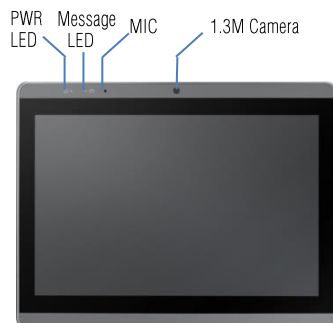

DMS-ST07

eHome Panel PC

Features

- Freescale iMX6 A9 Dual Core platform
- 10.1" display with P-Cap multi-touch operation
- 1.3M webcam ready for VOIP application
- High Quality acoustic solution integrated
- Mounting kit ready to be embedded in your application
- Operation System : Android 4.2

Specifications

Computing System	CPU	Freescale iMX6 A9 Dual Core 1.0GHz
	Memory	DDR3L 1333Mhz 2GB
Display	Screen Size	10.1" TFT LCD
	Resolution	1280x800
	Touch Type	Projective capacitive multi-touch screen
Storage	Internal	4GB eMMC NAND Flash
	External*	Micro SD, up to 64GB
Audio	Stereo Codec	Freescale STGL5000 Stereo Codec with headset AMP
	ECHO Cancellation	ForteMedia FM2018WE-380 Highly integrated single chip AEC (acoustic echo cancellation) solution
Interface	Front	1x 1.3M webcam 1x Microphone 2x Speaker
	Rear	1x USB 1x Mini USB 1x RJ45 (10/100/1000 Mps) 1x Micro SD slot 1x DC-in Jack 1x Reset button(hidden)
Power	DC In	DC12V 2A
Physical Characteristics	Dimensions (W x H x D)	247x 189x 22mm
	Weight	740g
Operating System		Android 4.2
Environment	Temperature	Operating: 0°C ~ +40°C Storage: -20°C ~ +60°C
	Humidity	Operating: 10% ~ 95% @ 40°C non-condensing, Storage: 10% ~ 95% @ 40°C non-condensing

*Micro SD card is optional accessory, which is not included in standard packing list.

Front View

Rear View

Dimensions

Unit: mm (inch)

Dimensions- Wall Mount Plate

Packing List

Part Number	Description	Qty	Remark
1960068243N001	Wall Mount Plate	1	Standard
1930002536-11	Screw M2.6*4L ST BZn NK	4	Standard
1930006775-01	Screw T#7-16*30L ST Ni	2	Standard
1700023817-01	Phoenix to DC Jack Cable	1	Standard