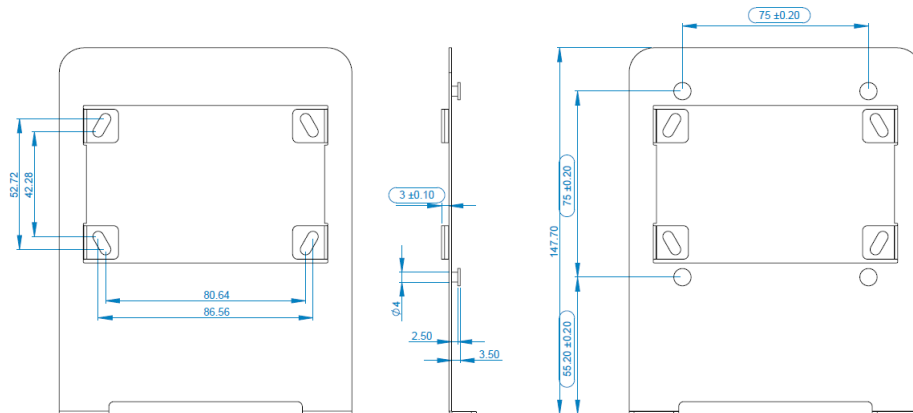

Specifications

Computing System	CPU	Freescale iMX6 A9 Dual Core 1.0GHz
	Memory	DDR3L 1333Mhz 2GB
Display	Screen Size	10.1" TFT LCD
	Resolution	1280x800
	Touch Type	Projective capacitive multi-touch screen
Storage	Internal	4GB eMMC NAND Flash
	External*	Micro SD, up to 64GB
Audio	Stereo Codec	Freescale STGL5000 Stereo Codec with headset AMP
	ECHO Cancellation	ForteMedia FM2018WE-380 Highly integrated single chip AEC (acoustic echo cancellation) solution
Interface	Front	1x 1.3M webcam 1x Microphone 2x Speaker
	Rear	1x USB 1x Mini USB 1x RJ45 (10/100/1000 Mps) 1x Micro SD slot 1x DC-in Jack 1x Reset button(hidden)
Power	DC In	DC12V 2A
Physical Characteristics	Dimensions (W x H x D)	247x 189x 22mm
	Weight	740g
Operating System		Android 4.2
Environment	Temperature	Operating: 0°C ~ +40°C Storage: -20°C ~ +60°C
	Humidity	Operating: 10% ~ 95% @ 40°C non-condensing, Storage: 10% ~ 95% @ 40°C non-condensing

*Micro SD card is optional accessory, which is not included in standard packing list.

Front View

Rear View

Dimensions

Unit: mm (inch)

Dimensions- Wall Mount Plate

Packing List

Part Number	Description	Qty	Remark
1960068243N001	Wall Mount Plate	1	Standard
1930002536-11	Screw M2.6*4L ST BZn NK	4	Standard
1930006775-01	Screw T#7-16*30L ST Ni	2	Standard
1700023817-01	Phoenix to DC Jack Cable	1	Standard

Ordering Information

Part Number	CPU	Display/ Touch	Memory
DMS-ST07-00A1E	Dual-Core 1GHz	10.1" TFT 1280x800 P-CAP Multi-Touch	2GB

Optional Accessory List

Part Number	Description	Qty	Remark
96AP163283500001	MICRO SD CARD 8G TS8GUSDC10M C10	1	Optional