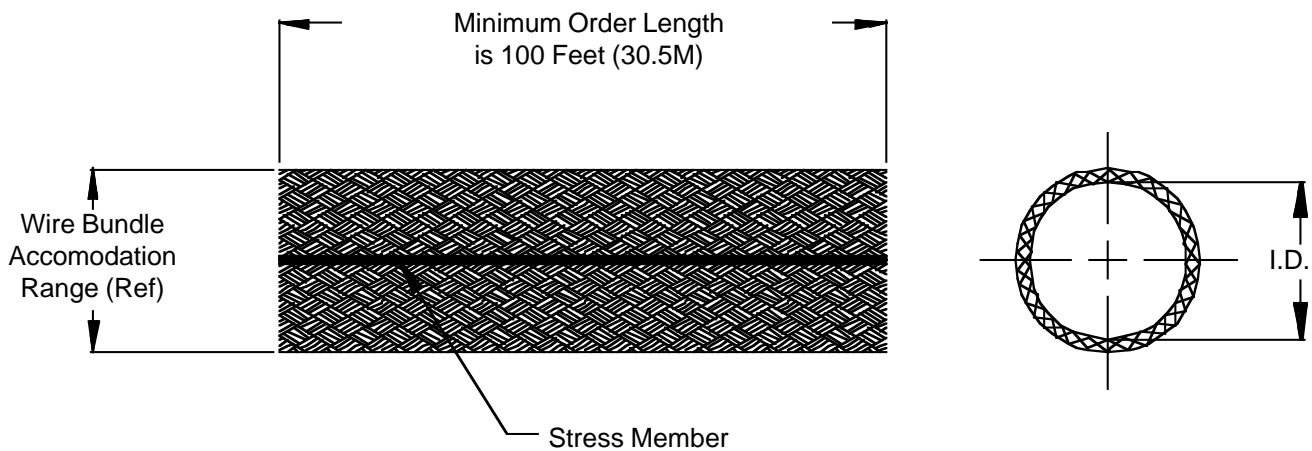

102-071
Kevlar Tubular Braid
for Series 72 & 74 Tubing and Series 75 Conduit

Dash No.	Nominal I.D.	TABLE I			
		Wire Bundle Accomodation Range Ref.			
		Min.		Max.	
004	.125 (3.2)	.090 (2.3)	.250 (6.4)		
008	.250 (6.4)	.125 (3.2)	.375 (9.5)		
012	.375 (9.5)	.312 (7.9)	.500 (12.7)		
016	.500 (12.7)	.250 (6.4)	.750 (19.1)		
024	.750 (19.1)	.500 (12.7)	1.250 (31.8)		
040	1.250 (31.8)	.750 (19.1)	1.500 (38.1)		

1. Metric dimensions (mm) are indicated in parentheses.
2. Color available in natural only.