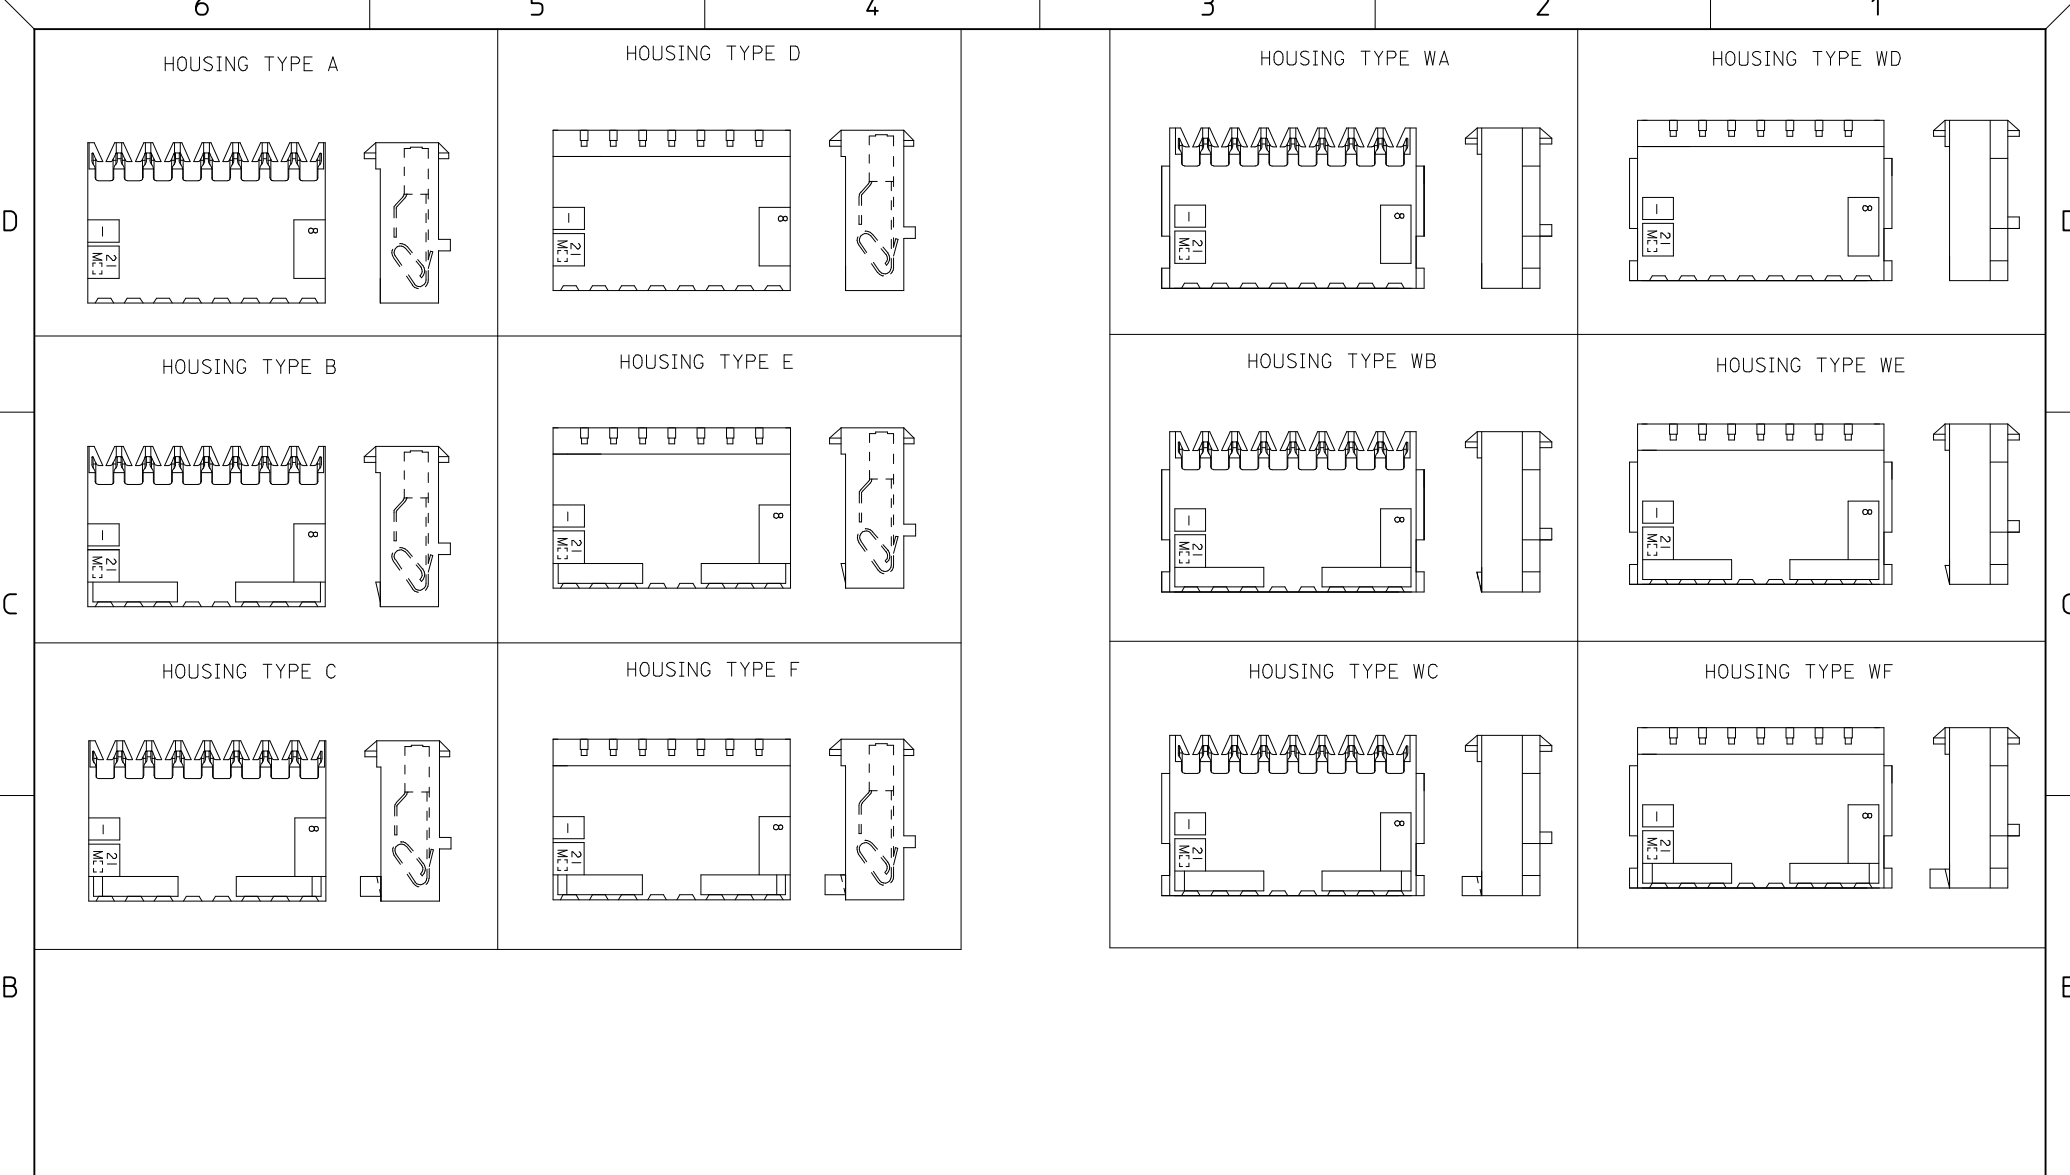

SHEET NO.
1 OF *

FACTORY I.D.
 EC NO: UCP2009-2029
 DRWN:MKIPPER 2009/02/25
 CHKD:SSOUSEK 2009/02/25
 APPR:FSMITH 2009/02/26
AZ7

DESCRIPTION
QUALITY SYMBOLS

GENERAL TOLERANCES (UNLESS SPECIFIED)	
	mm INCH
4 PLACES	± --- ± ---
3 PLACES	± --- ± ---
2 PLACES	± --- ± ---
1 PLACE	± --- ± ---
ANGULAR ±1/2°	
DRAFT WHERE APPLICABLE MUST REMAIN WITHIN DIMENSIONS	