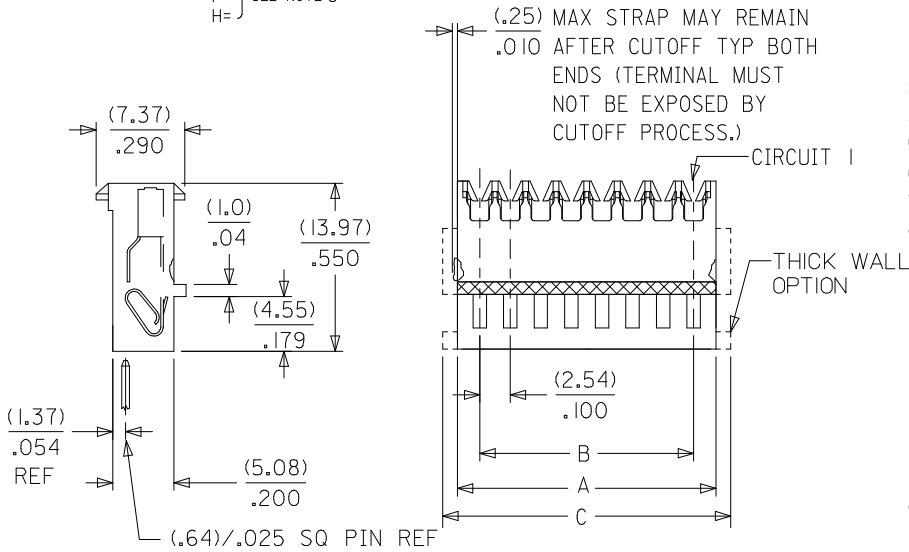

1. MATERIAL: UNFILLED NYLON, UL94V-2, MOLDED MATERIAL (CLEAR)
2. FINISH:
   - (102) OVERALL TIN: (0.00508)/(0.00200 MIN OVER (0.00254)/(0.00100 MIN COPPER.
   - (208) SELECT GOLD: (0.00038)/(0.00015 MIN, * SELECT TIN: (0.00254)/(0.00100 MIN, OVERALL NICKEL UNDERPLATE: (0.00127)/(0.00050 MIN.
   - (228) SELECT GOLD: (0.00076)/(0.00030 MIN, * SELECT TIN: (0.00254)/(0.00100 MIN, OVERALL NICKEL UNDERPLATE: (0.00127)/(0.00050 MIN.
   - (501) OVERALL GOLD: (0.00051)/(0.00020 MIN OVER (0.00076)/(0.00030 MIN NICKEL
   - (502) OVERALL GOLD: (0.00051)/(0.00020 MIN OVER (0.00127)/(0.00050 MIN NICKEL.
   - (503) OVERALL GOLD: (0.00076)/(0.00030 MIN OVER (0.00127)/(0.00050 MIN NICKEL.
   - (P909) OVERALL TIN: (0.00254)/(0.00100 MIN. *THE PRIMARY SHIPPING CARTON WILL BE LABELED COMPLIANT TO RoHS DIRECTIVE 2002/95/EC AND ELV ANNEX II OF DIRECTIVE 2000/53/EC*. CARTONS WITHOUT THIS LABEL MAY CONTAIN PRODUCT WITH TIN/LEAD PLATINGS.
3. PRODUCT SPECIFICATION: PS-7720-001
4. PACKAGING: BULK PK-7720-001 SEE CHART
5. THESE HOUSINGS ARE FOR USE WITH SINGLE 22 AWG WIRE TERMINATION ONLY
6. COLOR STRIPE TO RUN LENGTH OF RIB AS SHOWN (SEE CHART FOR COLOR)
7. SEE APPLICATION SPEC SMES-7720-0002 FOR ADDITIONAL INFORMATION.
8. WIRE SPECIFICATIONS: SEE SMES-7720-0002 (INSUL. DIA (1.52)/(0.060 MAX)
   - SLOT SIZE A FOR USE WITH: 26 AWG SOLID, STRANDED TINNED
   - SLOT SIZE H FOR USE WITH: 28 AWG SOLID, STRANDED TINNED, AND STRANDED TOPCOAT
   - SLOT SIZE F FOR USE WITH: 24 AWG SOLID, STRANDED TINNED, AND STRANDED TOPCOAT
   - SLOT SIZE E FOR USE WITH: 22 AWG STRANDED TINNED
9. THIS PART CONFORMS TO CLASS B REQUIREMENTS OF COSMETIC SPECIFICATION PS-45499-002.

NO OF CKTS	DIM A	DIM B	DIM C
2	(5.44) .214	(2.54) .100	(7.59) .299
3	(7.98) .314	(5.08) .200	(10.13) .399
4	(10.52) .414	(7.62) .300	(12.67) .499
5	(13.06) .514	(10.16) .400	(15.21) .599
6	(15.60) .614	(12.70) .500	(17.75) .699
7	(18.14) .714	(15.24) .600	(20.29) .799
8	(20.68) .814	(17.78) .700	(22.83) .899
9	(23.22) .914	(20.30) .800	(25.37) .999
10	(25.76) 1.014	(22.86) .900	(27.91) 1.099
11	(28.30) 1.114	(25.40) 1.000	(30.45) 1.199
12	(30.84) 1.214	(27.94) 1.100	(32.99) 1.299
13	(33.38) 1.314	(30.48) 1.200	(35.53) 1.399
14	(35.92) 1.414	(33.02) 1.300	(38.07) 1.499
15	(38.46) 1.514	(35.56) 1.400	(40.61) 1.599
16	(41.00) 1.614	(38.10) 1.500	(43.15) 1.699
17	(43.54) 1.714	(40.64) 1.600	(45.69) 1.799
18	(46.08) 1.814	(43.18) 1.700	(48.23) 1.899
19	(48.62) 1.914	(45.72) 1.800	(50.77) 1.999
20	(51.16) 2.014	(48.26) 1.900	(53.31) 2.099
21	(53.70) 2.114	(50.80) 2.000	(55.85) 2.199
22	(56.24) 2.214	(53.34) 2.100	(58.39) 2.299
23	(58.78) 2.314	(55.88) 2.200	(60.93) 2.399
24	(61.32) 2.414	(58.42) 2.300	(63.47) 2.499
25	(63.86) 2.514	(60.96) 2.400	(66.01) 2.599
26	(66.40) 2.614	(63.50) 2.500	(68.55) 2.699
27	(68.94) 2.714	(66.04) 2.600	(71.09) 2.799
28	(71.48) 2.814	(68.58) 2.700	(73.63) 2.899

CORRECT HSG. NO.'S
EC NO: UCP2009-2291
DRWN:MKIPPER 2009/04/16
CHKD:SSOUSEK 2009/04/17
APPR:FSM:TH 2009/04/17

QUALITY SYMBOLS
▽=0
◁=0

DESCRIPTION
REV

BA

GENERAL TOLERANCES (UNLESS SPECIFIED)

	mm	INCH
4 PLACES	± .005	± .0002
3 PLACES	± .004	± .00015
2 PLACES	± .003	± .0001
1 PLACE	± .002	± .00005

ANGULAR ±1/2°

DRAFT WHERE APPLICABLE MUST REMAIN WITHIN DIMENSIONS

DIMENSION STYLE
MM/IN

SCALE

DESIGN UNITS
INCH

THIRD ANGLE PROJECTION

DRAWN BY
SAMIEC

DATE
2004/04/13

CHECKED BY
SAMIEC

DATE
2004/04/13

APPROVED BY
MARGULIS

DATE
2004/04/13

MATERIAL NO.
SEE CHART

TITLE
KK 100 IDT CONNECTOR ASSEMBLY

MOLEX INCORPORATED

DOCUMENT NO.
SD-7720-001

SHEET NO.
1 OF *