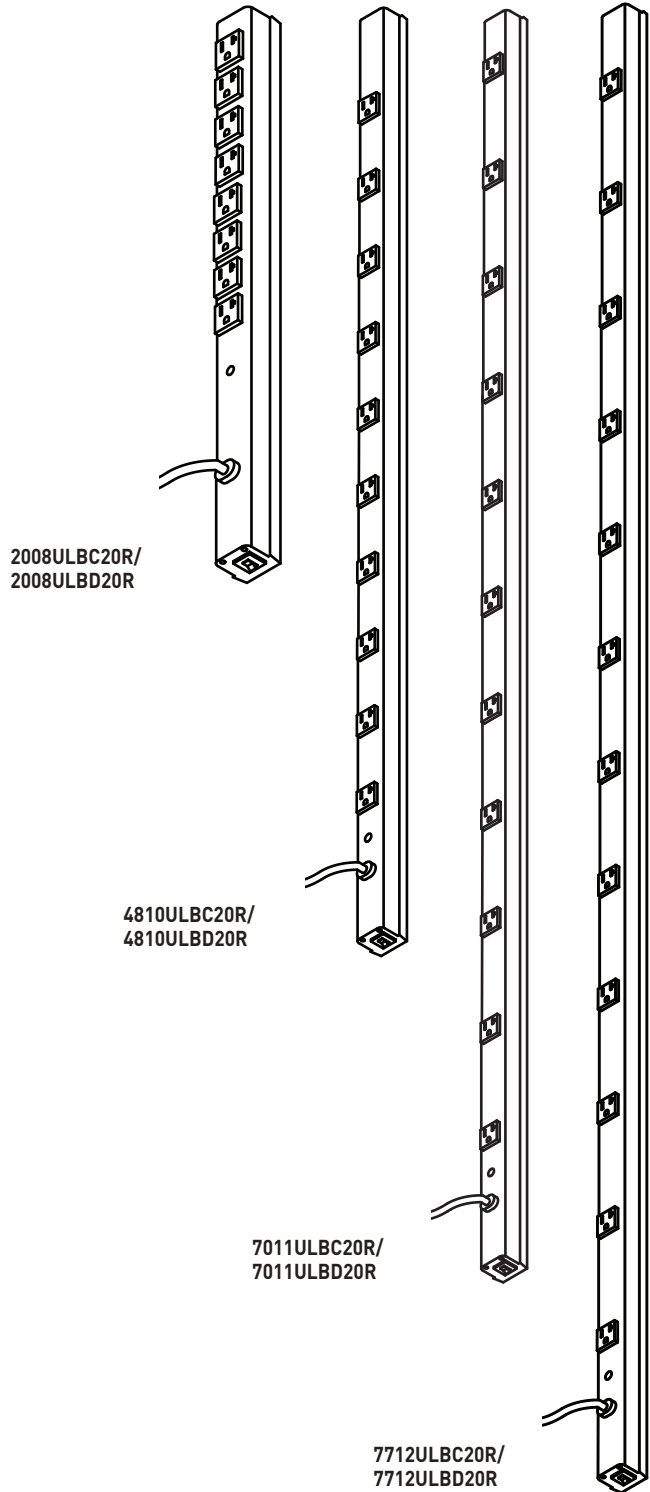

20A CabinetMATE Plug-In Outlet Centers Ordering Information

Catalog No./Item	Description/Specifications
2008ULBC20R 2008ULBD20R 2008ULBC20R-TL* 2008ULBD20R-TL*	CabinetMATE Plug-In Outlet Center – Eight 20A outlets with t-slots. 6' [1.8m] (2008ULBC20R, 2008ULBC20R-TL) or 15' [4.6m] (2008ULBD20R, 2008ULBD20R-TL) cord. Length 20" [508mm]. Receptacle center-to-center 1 1/4" [32mm]. Units available with straight blade or NEMA L5-20P locking plug. <div style="text-align: right;">  </div>
4810ULBC20R 4810ULBD20R 4810ULBC20R-TL* 4810ULBD20R-TL*	CabinetMATE Plug-In Outlet Center – Ten 20A outlets with t-slots. 6' [1.8m] (4810ULBC20R, 4810ULBC20R-TL) or 15' [4.6m] (4810ULBD20R, 4810ULBD20R-TL) cord. Length 48" [1.2m]. Receptacle center-to-center 4" [102mm]. Units available with straight blade or NEMA L5-20P locking plug. <div style="text-align: right;">  </div>
7011ULBC20R 7011ULBD20R 7011ULBC20R-TL* 7011ULBD20R-TL*	CabinetMATE Plug-In Outlet Center – Eleven 20A outlets with t-slots. 6' [1.8m] (7011ULBC20R, 7011ULBC20R-TL) or 15' [4.6m] (7011ULBD20R, 7011ULBD20R-TL) cord. Length 70" [1.6m]. Receptacle center-to-center 6" [152mm]. Units available with straight blade or NEMA L5-20P locking plug. <div style="text-align: right;">  </div>
7712ULBC20R 7712ULBD20R 7712ULBC20R-TL* 7712ULBD20R-TL*	CabinetMATE Plug-In Outlet Center – Twelve 20A outlets with t-slots. 6' [1.8m] (7712ULBC20R, 7712ULBC20R-TL) or 15' [4.6m] (7712ULBD20R, 7712ULBD20R-TL) cord. Length 77" [2m]. Receptacle center-to-center 6" [152mm]. Units available with straight blade or NEMA L5-20P locking plug. <div style="text-align: right;">  </div>