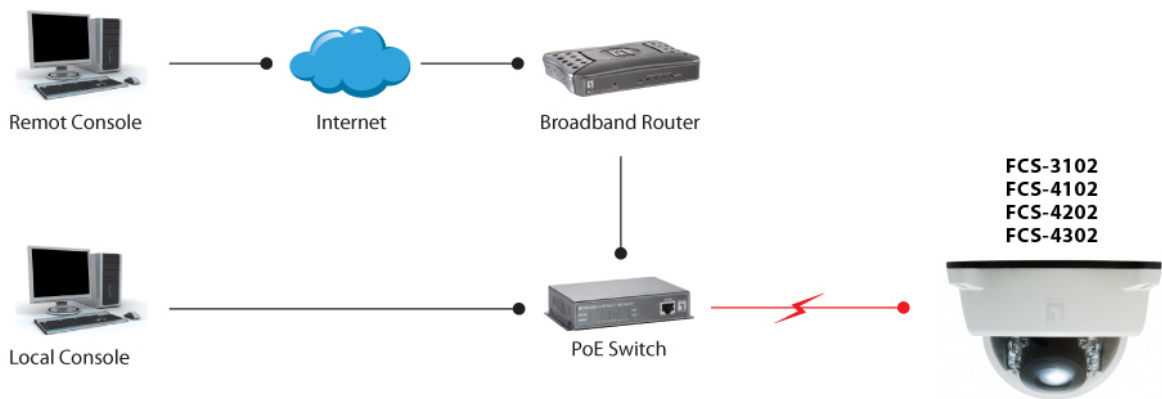

Operation Systems:

Microsoft Windows 8/7/Vista/XP

Viewing Systems:

Browser: Internet Explorer 6.x or above, Firefox, Chrome, Safari

Cell phone: 3GPP player

Real Player: 10.5 or above

Quick Time 6.5 or above

— Ethernet Cable (Data)
⚡ PoE (Power + Data)

Order Information

FCS-4302

Package Contents

FCS-4302
Power Adapter
RJ-45 Female/Female Coupler
Quick Installation Guide
Resource CD (User Manual, Utility, 64-CH Monitoring Software)
Screw Kit