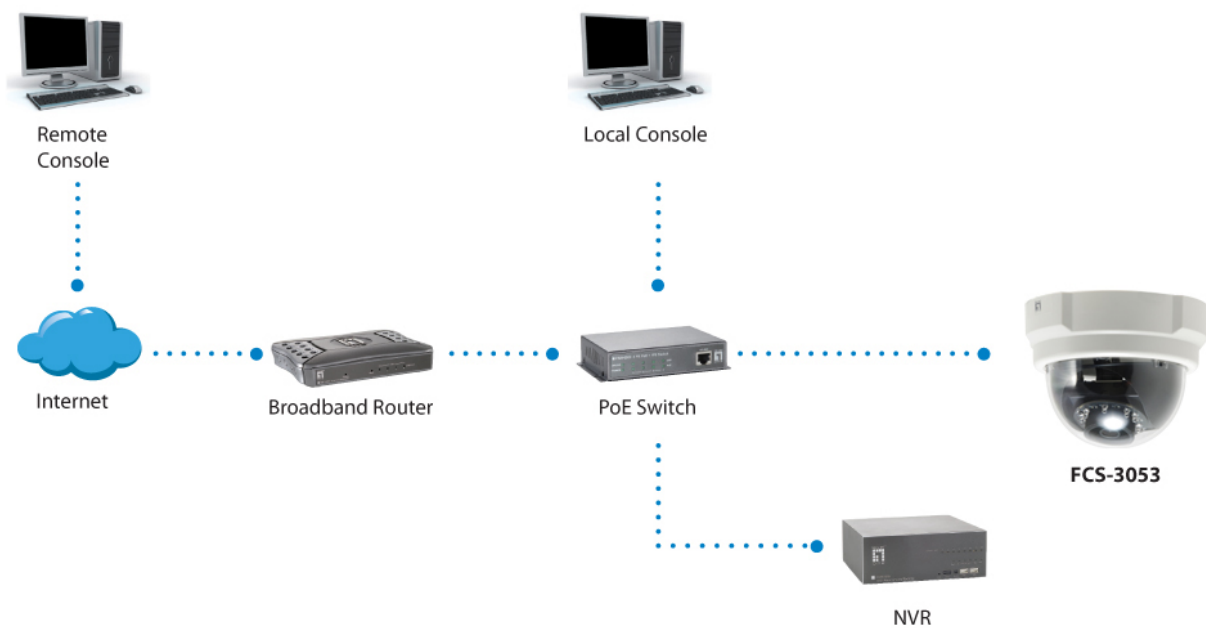

Minimum illumination:
Color: 0.1 lux at F1.8
B/W: 0 lux (IR LED on)

Environment

Operating Temperature (°C):
Operating: -10°C ~ 50°C

Operating Humidity (Non-condensing):
Operating: 10% ~ 85%

Installation:
Wall/Ceiling Mount

Physical Specifications

Dimensions (W x D x H mm):
128 x 99 x 128

Weight (g):
292 g

Approval and Compliance

EMI/EMS:
CE, RoHS, FCC, ONVIF

Others

Supported Browsers:
Internet Explorer 9 or above

Diagram