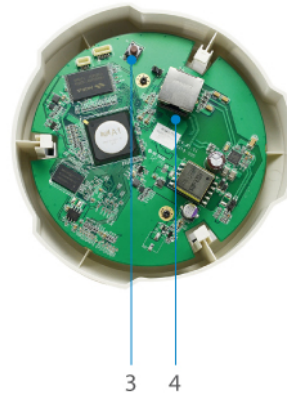

FCS-3063 Version: 1

! Power supply unit is to be ordered separately.

## Fixed Dome IP Network Camera, 5-Megapixel, 802.3af PoE, IR LEDs

1 2

1. Lens  
2. IR LEDs

3 4

3. Reset Button  
4. Ethernet Port

### Key Features

- 5-Megapixel high-definition resolution
- Features WDR (Wide Dynamic Range) to enhance visibility under extremely bright or dark environments
- Built-in infrared LEDs for night viewing up to 30m
- Removable IR-cut filter for day and night surveillance
- Video compression: H.264, MJPEG
- Power support: PoE (IEEE 802.3af)
- Free surveillance and CMS (Central Management System) software packages with 64-channel license