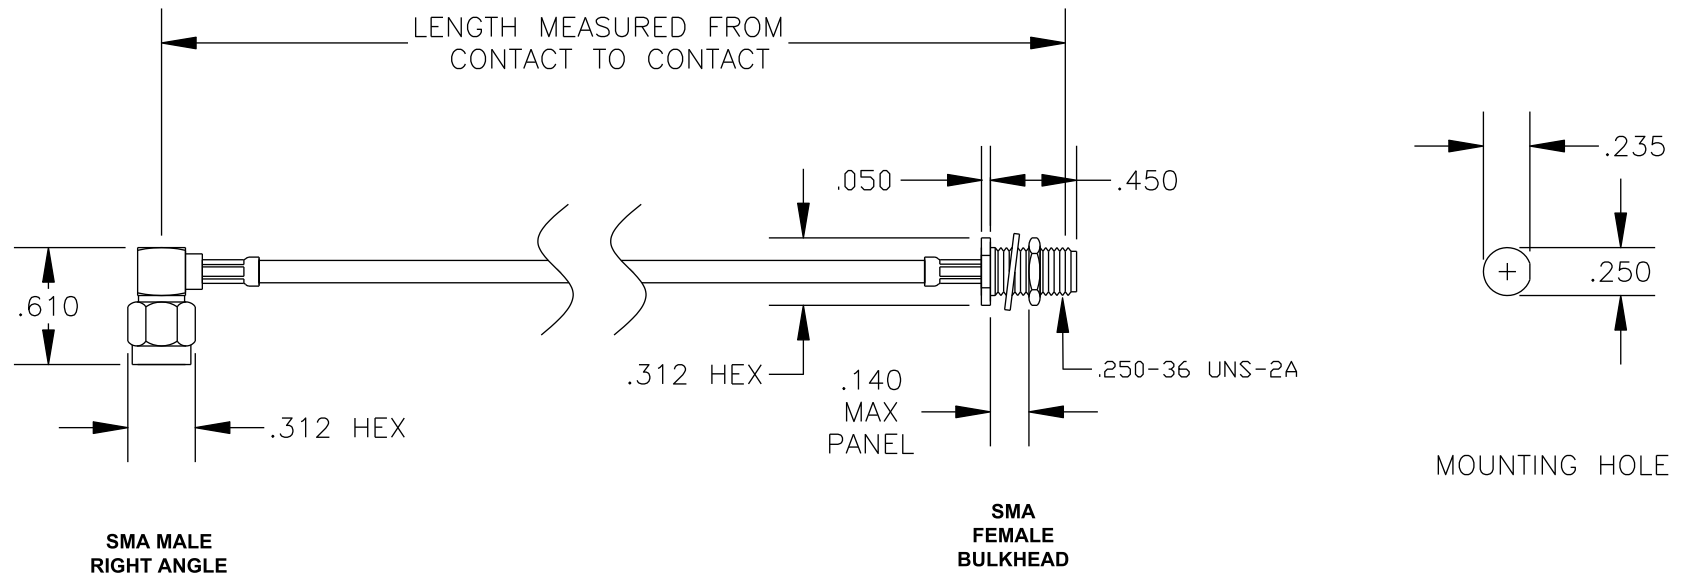

COMPONENTS	IMPEDANCE
SMA MALE RIGHT ANGLE	50 OHM
SMA FEMALE BULKHEAD	50 OHM
RG179B/U	50 OHM

Standard Lengths	
-12	12"
-24	24"
-36	36"
-48	48"
-60	60"
-XXX	Custom Length in inches

PASTERNAK ENTERPRISES, INC.

P.O BOX 16759, IRVINE, CA 92623
PHONE (949) 261-1920 FAX (949) 261-7451

WEB ADDRESS: www.pasternack.com
E-MAIL ADDRESS: sales@pasternack.com

COAXIAL & FIBER OPTICS

DWG TITLE

PE34135-XX

DES. CABLE ASSEMBLY, RG179B/U, SMA MALE RIGHT ANGLE TO SMA FEMALE BULKHEAD

REV. A **FSCM NO. 53919**

CAD FILE 012508

SCALE N/A

SIZE A 147

NOTES:

1. UNLESS OTHERWISE SPECIFIED ALL DIMENSIONS ARE NOMINAL.
2. ALL SPECIFICATIONS ARE SUBJECT TO CHANGE WITHOUT NOTICE AT ANY TIME.
3. DIMENSIONS ARE IN INCHES.
4. LENGTH TOLERANCE IS $\pm 1.5\%$ OR $\pm 3/8"$, WHICHEVER IS GREATER.