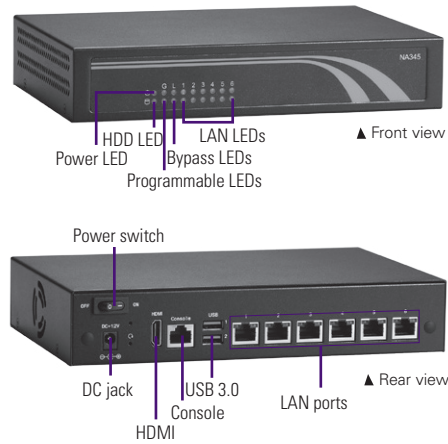

NA345 NEW

Desktop Network Appliance Platform with Intel® Atom™ x5-E3930 Processor/
Celeron® Processor N3350 and 4 LANs

Features

- Intel® Atom™ x5-E3930 Processor/Celeron® Processor N3350 (Apollo Lake)
- One DDR3L-1866 SO-DIMM, up to 8GB memory
- Four 10/100/1000 Mbps Ethernet ports (Intel® i211)
- Wi-Fi/3G/LTE through PCI Express Mini Card for optional
- Suitable for VPN, network bandwidth controller and firewall applications

Specifications

System	
CPU	Intel® Atom™ x5-E3930 processor (Apollo Lake) Intel® Celeron® Processor N3350 (Apollo Lake)
Chipset	SoC Integrated
Memory	1 x DDR3L-1866 SO-DIMM, up to 8GB non-ECC memory
BIOS	AMI SPI Flash BIOS
Storage	1 x 2.5" SATA 3 HDD 1 x mSATA
Network Interface	4 x 10/100/1000 Mbps Ethernet (Intel® i211, optional 6 ports by request) 2 pairs LAN Bypass (optional)
I/O Interface	1 x RS-232 (RJ-type) 2 x USB 3.0 4 x RJ-45 1 x HDMI
Other Features	LAN Bypass function through latch relay (two pairs) for optional
Expansion Slot	1 x PCI Express Mini Card (USB interface)
Watchdog Timer	255 stepping for system reset 8 stepping for LAN Bypass
Power Supply	1 x 12V, 5A power adapter
OS Compatibility	Win 10, Linux (Yocto project)

Mechanical/ Environmental

Form Factor	1U desktop
LED	Power, HDD, GPIO programmable, LAN Bypass, Link/Act with transfer rate
Operating Temp.	0°C ~ +40°C (32°F ~ 104°F)
Humidity	10% ~ 95% RH, non-condensing
Chassis Material	Steel
Dimensions	44 mm (1.73") (H) x 231.9 mm (9.00") (W) x 152 mm (5.98") (D)
Weight (net/gross)	2.35 kg (5.18 lb)/2.61 kg (5.75 lb)
Certificates	FCC class B/ CE class B