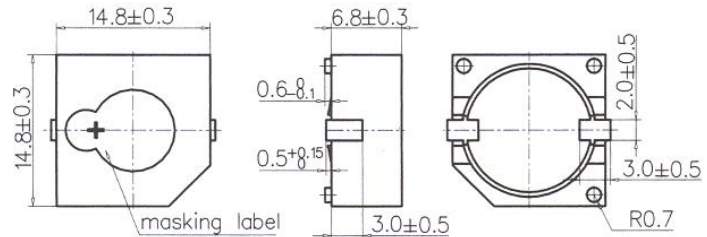

Product Data Sheet

Part No. PT-1507 Washable Reflow Type (SMD)

PT-1507

14.8 × 14.8 × 6.8

DIMENSIONS

Type	Unit	PT-1507
Color		Black
Rated Voltage	(V)	12
Operating Voltage	(V)	1~20
Current Consumption	(mA)	< or = 31
Capacitance at 120 Hz	(pF)	15000±30%
Sound Output (Min)	(dB)	> or = 85
Resonance Frequency	(Hz)	5000±500
Operating Temp	(C)	-20~+70
Storage Temp	(C)	-30~+80
Weight	(g)	2
Dimension	mm	14.8 x 14.8 x 6.8
*Value applying at rated voltage		
*distance for measurement 10cm		