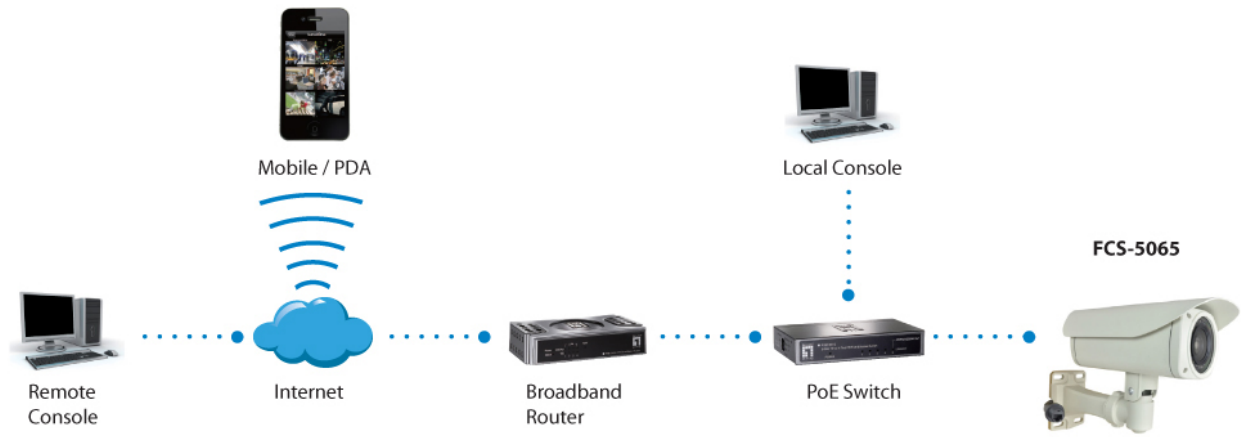

122 x 240 x 101 mm

Weight (g):

2390 g

Enclosure:

Weather proof IP67-rated housing
Vandal proof IK10-rated

Others**Approval and Compliance:**

CE, FCC, ONVIF, IP67, IK10, NEMA 4X

Deployment:

Wall Mount

Operation Systems:

Microsoft Windows 8/7/Vista/XP

Order Information

FCS-5065

Package Contents

- FCS-5065
- Bracket
- Mounting Kit
- Screw Kit
- Quick Installation Guide
- Resource CD (User Manual, Utility, QIG)