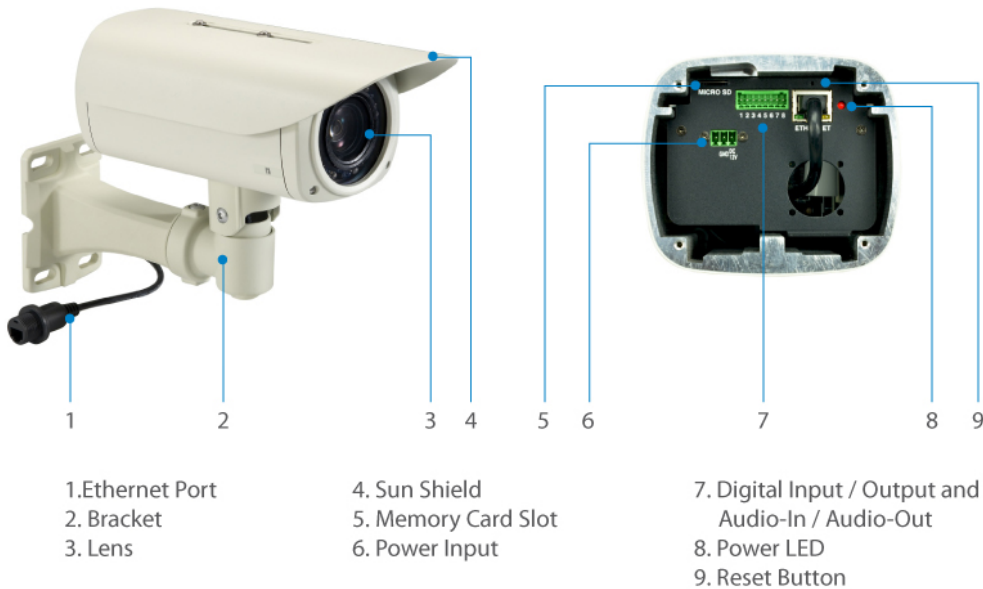

### Key Features

- 22 202222 22 Micro SDHC/SDXC 22 22
- 5-20222 (2592 x 1944) 20222
- 22 22 222 22(-40°C to 50°C) 2022 20222 22 2 22 IP67-22
- 22 2222 222222 2 20222 22 WDR(22 22 22) 22
- Supports 12x optical zoom
- Vandal-proof IK10-rated housing
- 22 40 m22 22 222 222 22 2222 LED
- 22: H.264/MJPEG
- 22 2 22 22 2222 2222 IR-2 22
- 22 22 22: 12VDC/PoE (IEEE 802.3af)
- 22 64-22 22222 2222 22(OneSecure App 22)

### Connectors and Cabling:

1 x RJ-45 10/100 Mbps PoE Port

1 x Line In

1 x Line Out

1 x Power terminal block

I/O terminal block (1 DI/1 DO)