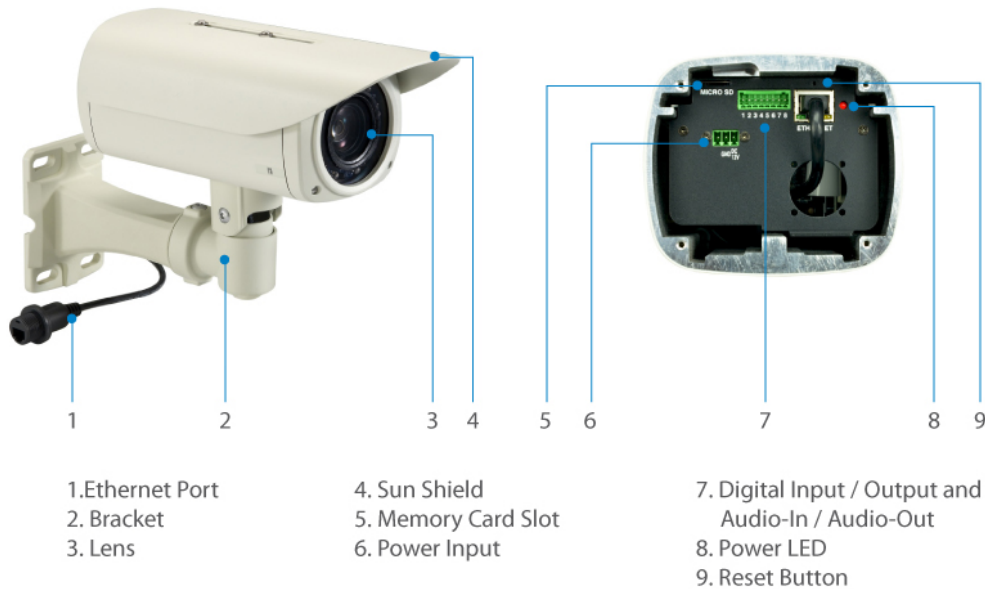

FCS-5065 2022 22: 1

Zoom Network Camera, 5-Megapixel, Outdoor, PoE 802.3af, Day & Night, IR LEDs, 12x, WDR

Key Features

- 22 202222 22 Micro SDHC/SDXC 22 22
- 5-20222 (2592 x 1944) 20222
- 22 22 222 22(-40°C to 50°C) 2022 20222 22 2 22 IP67-22
- 22 2222 222222 2 20222 22 WDR(22 22 22) 22
- Supports 12x optical zoom
- Vandal-proof IK10-rated housing
- 22 40 m22 22 222 222 22 2222 LED
- 22: H.264/MJPEG
- 22 2 22 22 2222 2222 IR-2 22
- 22 22 22: 12VDC/PoE (IEEE 802.3af)
- 22 64-22 22222 2022 22(OneSecure App 22)

Image Sensor:

5-Megapixel 1/3" Progressive Scan CMOS

Connectors and Cabling:

1 x RJ-45 10/100 Mbps PoE Port

1 x Line In

1 x Line Out

1 x Power terminal block

I/O terminal block (1 DI/1 DO)

Modularity:

1 x MicroSDHC/ MicroSDXC card slot

Button:

Reset Button

Indicator:

Power

Lens:

Zoom, DC iris, Auto focus, f5.2-62.4mm, F1.8-3.0

Audio Compression:

G.711

Power:

Power Consumption: PoE Class 3 (IEEE802.3af) and DC 12V / 12W (built-in heater and IR on)

Power Input: DC 12V / 802.3af PoE

Features

Video:

Image Setting: - Adjustable image size, quality and bit rate
- Configurable brightness, sharpness, contrast, saturation, white balance and exposure
- AGC/AWB/AES
- Back Light Compensation (BLC)
- Wide Dynamic Range (WDR), Basic WDR (74 dB)
- 2D Noise Reduction (2DNR)
Streaming: Up to 2 video streams