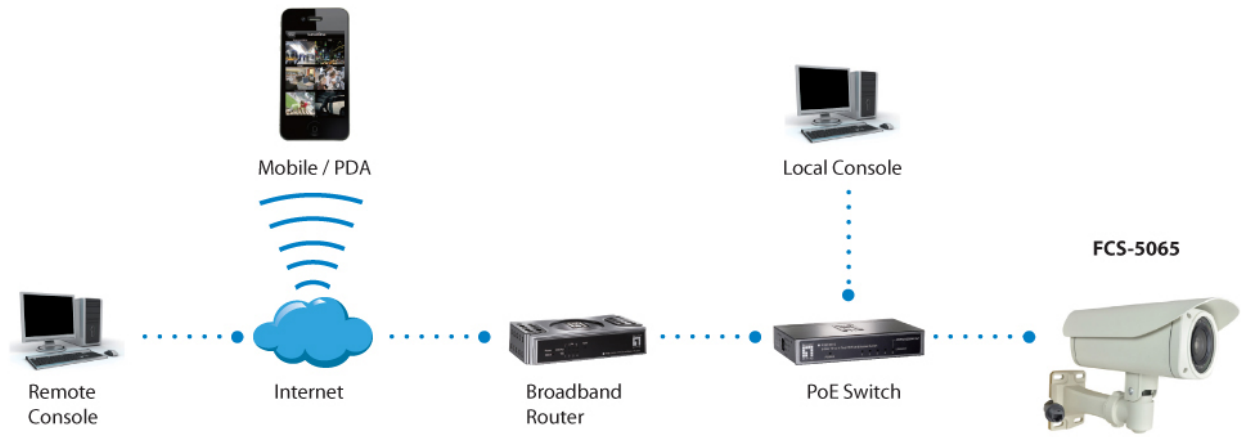

122 x 240 x 101 mm

**Weight (g):**

2390 g

**Enclosure:**

Weather proof IP67-rated housing  
Vandal proof IK10-rated

**Others****Approval and Compliance:**

CE, FCC, ONVIF, IP67, IK10, NEMA 4X

**Deployment:**

Wall Mount

**Operation Systems:**

Microsoft Windows 8/7/Vista/XP