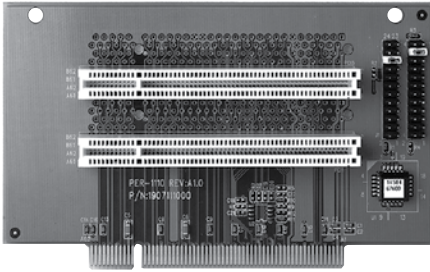

# PER-1110

Riser Card For Compact Board And Mini-ITX Series

## Ordering Information

- PCI Master Slot x 2
- AD Selection

## Features

- **TF-PER-1110-A10**  
Riser Card for PCI 2-slot, for Compact Board & Mini-ITX Series

## Features

- PCI Master Slot x 1
- PCI-Express [x4] Slot x 1 ( Can Be Used For [x1])