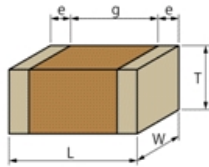

GRM155R61J224KE01#

"#" indicates a package specification code.

In Production
New
General
RoHS
REACH
85 °C max.
Reflow OK
Derating 1

< List of part numbers with package codes >

GRM155R61J224KE01D

GRM155R61J224KE01W

GRM155R61J224KE01J

Appearance & Shape

References

Packaging	Specifications	Standard Packing Quantity
D	180mm Paper Tape	10000
W	180mm Paper Tape (W8P1)	20000
J	330mm Paper Tape	50000

Mass (typ.)	
1 piece	1.6mg
φ180mm Reel	118g

GRM155R61J224KE01#

“#” indicates a package specification code.

Specifications

Length	1.0±0.05mm
Width	0.5±0.05mm
Thickness	0.5±0.05mm
Capacitance	0.22μF ±10%
Distance between external terminals g	0.3mm min.
External terminal size e	0.15 to 0.35mm
Operating Temperature Range	-55°C to 85°C
Rated Voltage	63Vdc
Size code in inch(mm)	0402 (1005M)
Capacitance change rate	±15.0%
Temperature characteristics (complied standard)	X5R(EIA)
Temperature range of temperature characteristics	-55°C to 85°C