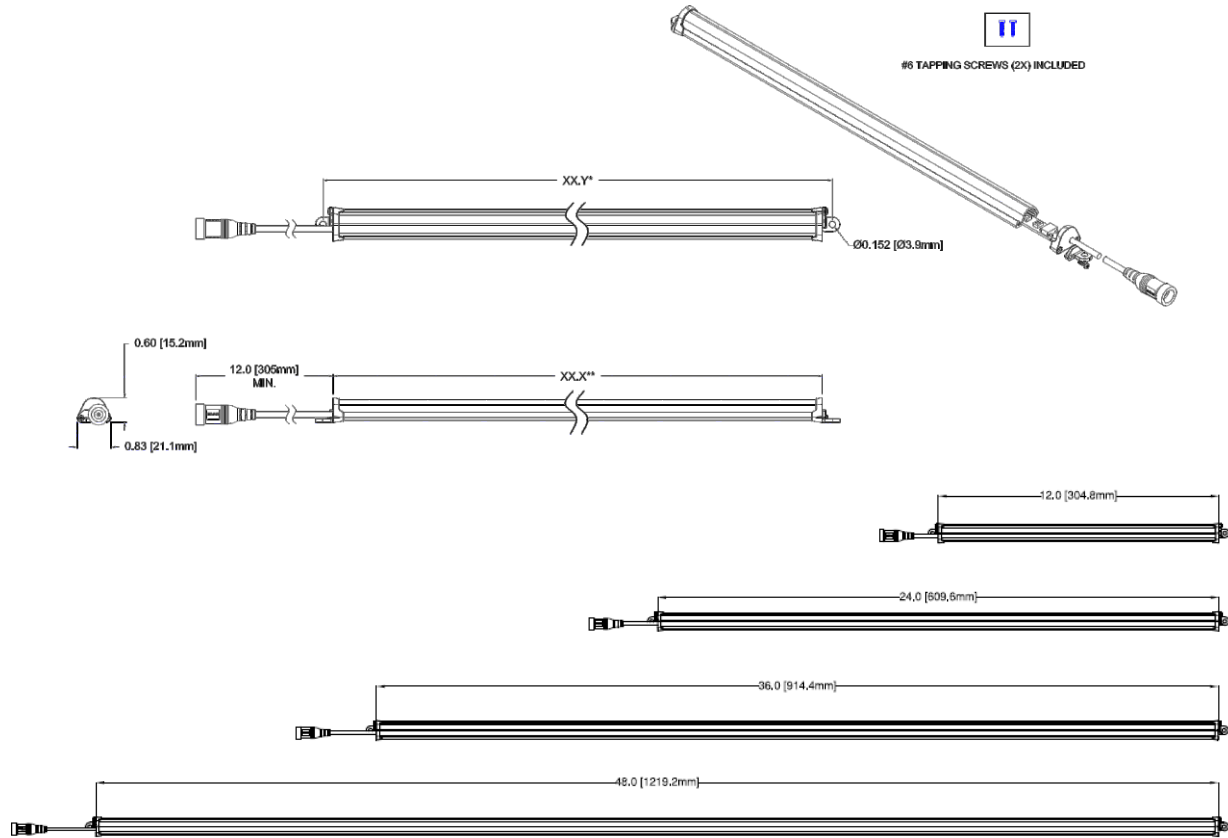

DIMENSIONS