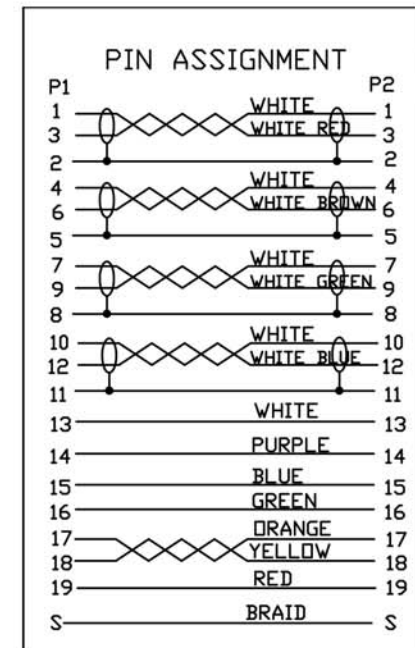

11		TUBE-HT-Ø1.0MM (THIN)	20*24	MM
10		HI TEAMP TAPE,W15MM	60*2	MM
9		FOIL-CU-20	50*2	MM
8		SOL-WIRE-FULL TIN-1.2	3.0	G
7		PVC-BLACK10/50	26	G
6		PE-5321	6	G
5		SOL-WIRE-FULL TIN-0.5	1.2	G
4		TUBE-HT-Ø3.0MM (THIN)	10*8	MM
3		TUBE-HT-Ø1.5MM (THIN)	7*20	MM
2	110640000046	HDMI A type Conn	2	PCS
1	100204915R09	U20276,[(1P*24#+D+A)*4C+1P*24#+5C*24#] +A+B-BLACK10-Ø 10.5(HDMI CABLE)	10.0	M
NO	TYPE	DESCRIPTION	QTY	UNIT