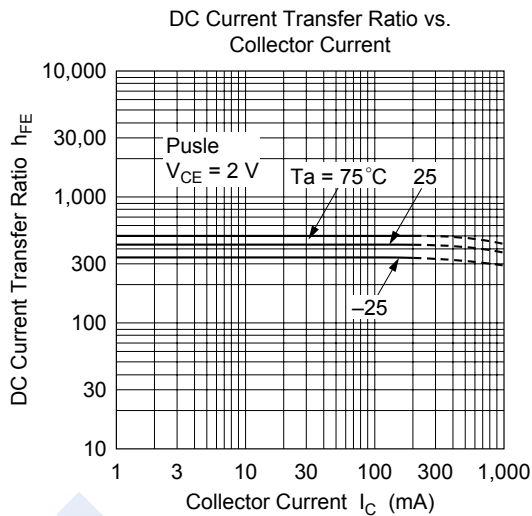

NPN Transistors

2SD1367

■ Typical Characteristics

NPN Transistors

2SD1367

■ Typical Characteristics