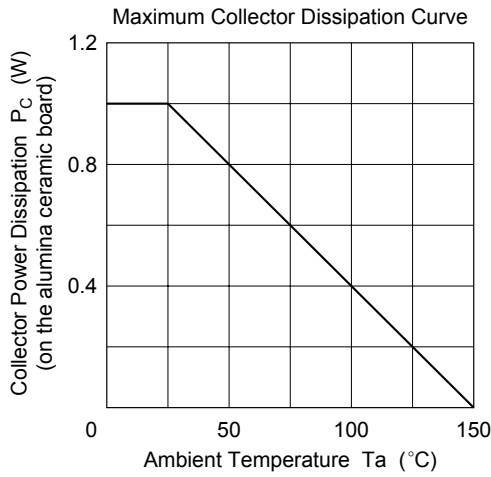

NPN Transistors

2SD1367

■ Typical Characteristics

NPN Transistors

2SD1367

■ Typical Characteristics