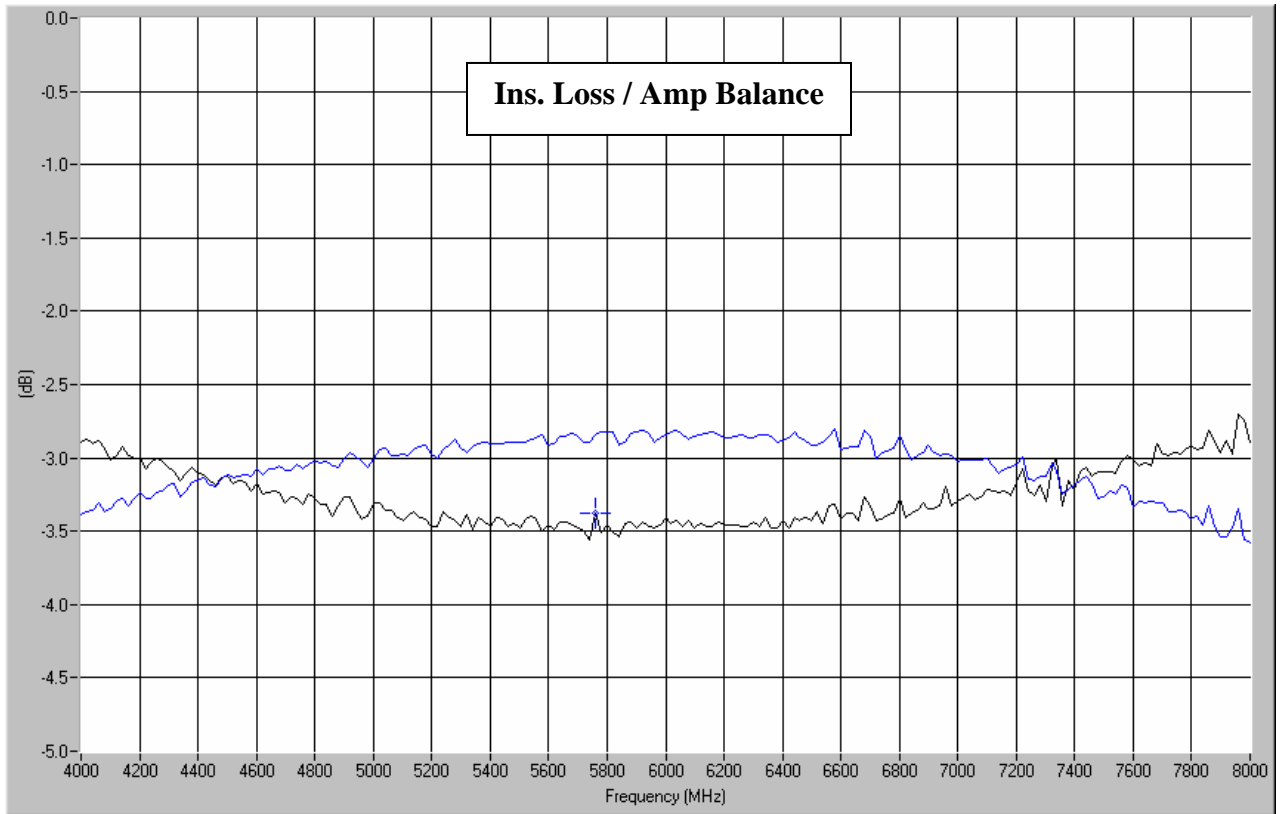

Typical Test Data Plots

USA/Canada: (315) 432-8909  
 Toll Free: (800) 411-6596  
 Europe: +44 2392-232392

### Typical Test Data Plots