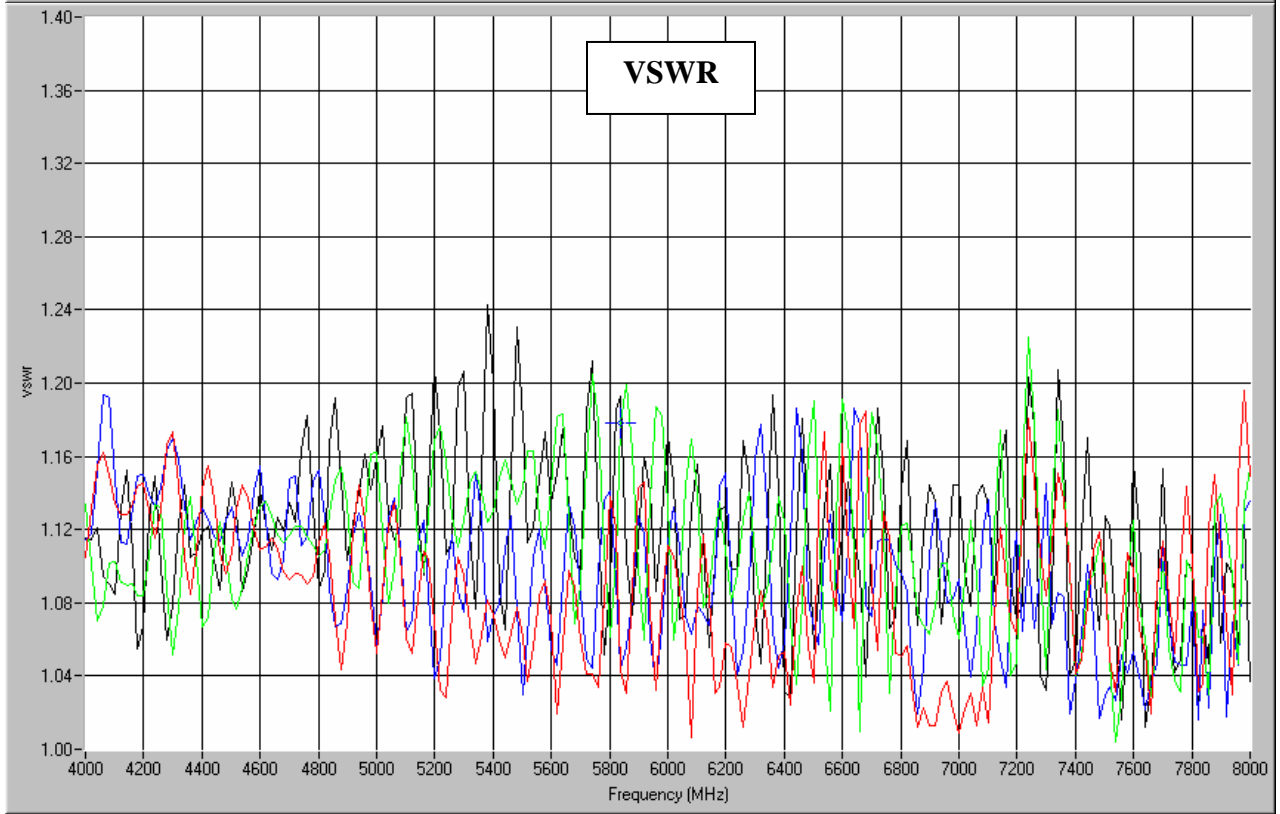

Typical Test Data Plots

USA/Canada: (315) 432-8909  
 Toll Free: (800) 411-6596  
 Europe: +44 2392-232392

### Typical Test Data Plots