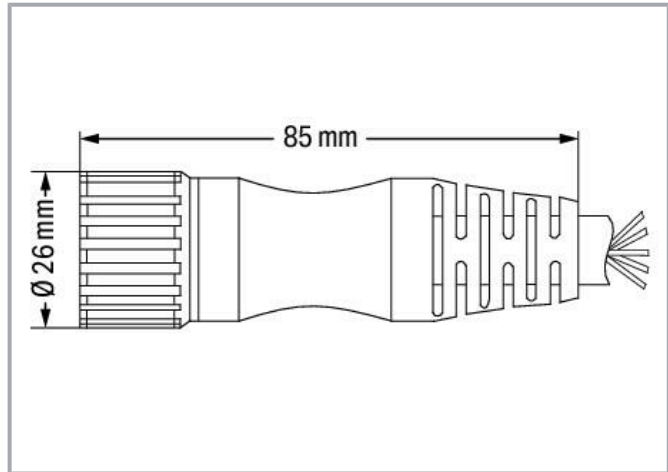

Data sheet | Item number: 756-3201/120-050

Connecting cable; 12-pole; Length: 5 m

www.wago.com/756-3201/120-050

 Picture differs from the item.

Color: 

Subject to changes. Please also observe the further product documentation!

Pin 9, 11, 12: 1.00 mm²;
Pin 1 - 8: 0.34 mm²

1	white	9	blue
2	green	10	commoned with 9
3	yellow	11	brown
4	gray	12	green/yellow
5	pink		
6	red		
7	black		
8	violet		

Data

Technical data

Connection type	M23 socket - free end
Pole No.	12
Cable connection direction to mating direction	0°
Cable length	5 m
Operating voltage	≤ 300 V
Operating current	8 A
Rated surge voltage	≥ 2.0 kV rms

Mechanical data

Bending cycles	2 Mio.
Drag chain suitability	yes
Sheathed cable diameter	9 ... 9.6 mm
Weight	522 g
Color	black

Subject to changes. Please also observe the further product documentation!

Environmental requirements

Environmental Product Compliance

Compliance Search

Environmental Product Compliance 756-3201/120-050 Connecting cable; 12-pole; Length: 5 m	URL	Download
---	-----	----------

Installation Notes

Subject to changes. Please also observe the further product documentation!