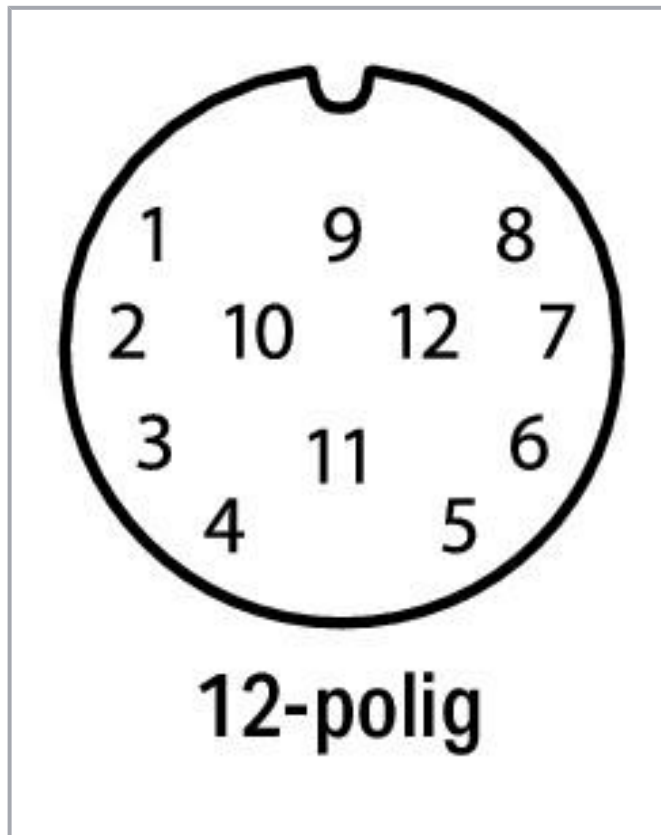

Data sheet | Item number: 756-3201/120-050

Connecting cable; 12-pole; Length: 5 m

www.wago.com/756-3201/120-050

 Picture differs from the item.

Color: 

Subject to changes. Please also observe the further product documentation!

Pin 9, 11, 12: 1.00 mm²;
Pin 1 - 8: 0.34 mm²

1	white	9	blue
2	green	10	commoned with 9
3	yellow	11	brown
4	gray	12	green/yellow
5	pink		
6	red		
7	black		
8	violet		

Data

Technical data

Connection type	M23 socket - free end
Pole No.	12
Cable connection direction to mating direction	0°
Cable length	5 m
Operating voltage	≤ 300 V
Operating current	8 A
Rated surge voltage	≥ 2.0 kV rms

Mechanical data

Bending cycles	2 Mio.
Drag chain suitability	yes
Sheathed cable diameter	9 ... 9.6 mm
Weight	522 g
Color	black

Subject to changes. Please also observe the further product documentation!

Environmental requirements