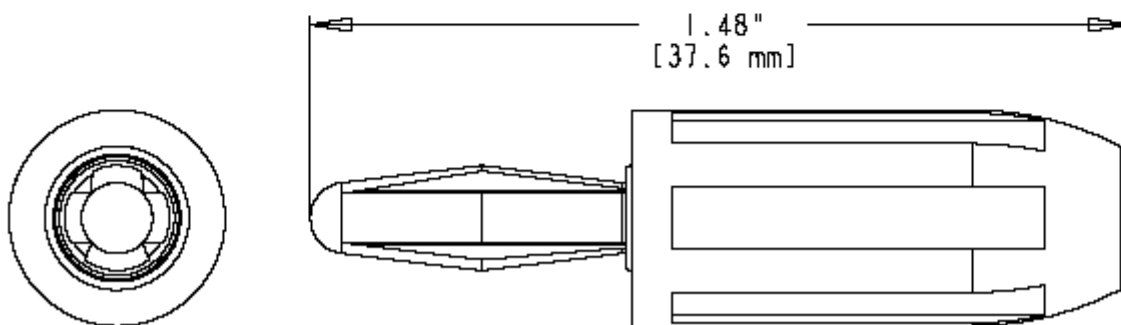

Part Number: BU-00246-*

Description:

2907

BU-00246-*

Tapered Handle Banana Plug

- Tapered Handle Banana Plug
- Material: Banana Plug: nickel-plated brass body; Spring: nickel-plated phosphor bronze; Insulator: ABS
- Length: 1.48"(37.6 mm)
- *Std. Colors: -0 Black -2 Red
- Rating: 15 Amps